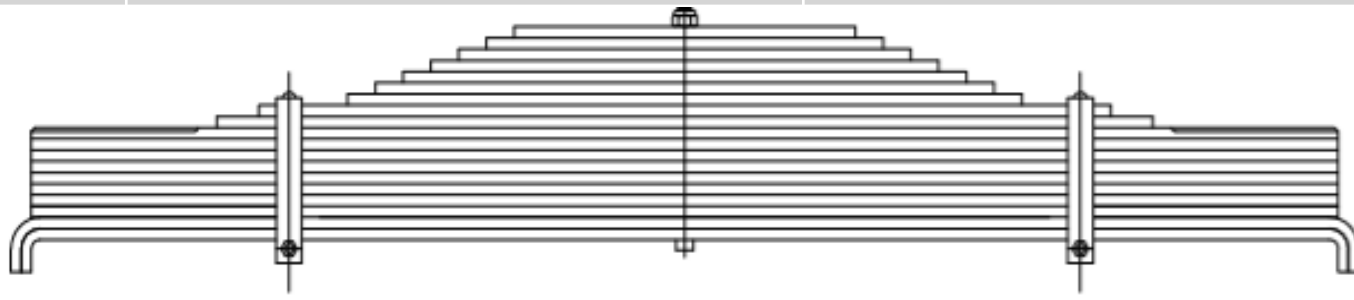

No of Leaf	Place	Width mm	Arc mm	Length A mm	Length B mm	Weight Kg
21		120	110	974	974	385

NO	OEM NO	MODEL
880534-00	0508108070	BPW