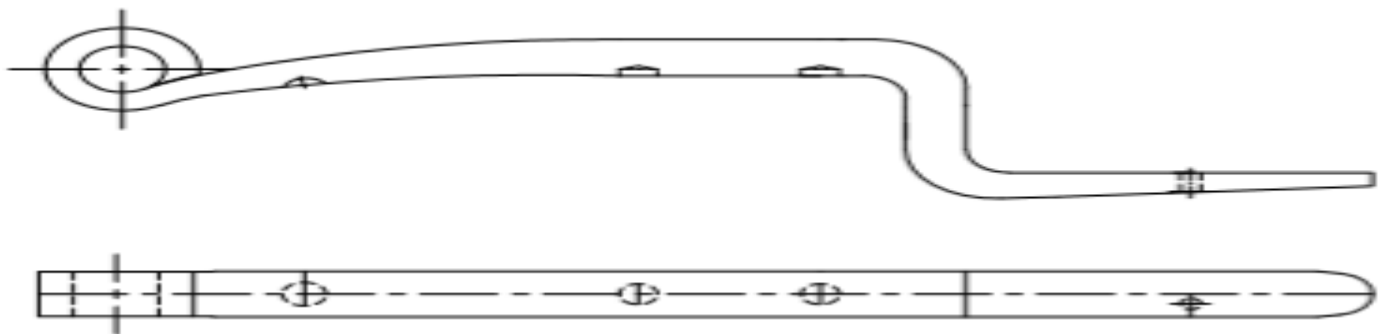

NO	OEM NO	MODEL
271757-00	0639072	GIGANT

No of Leaf	Place	Width mm	Arc mm	Length A mm	Length B mm	Weight Kg
1		70	-46	500	380	32

NO	OEM NO	MODEL
271758-00	639071	GIGANT