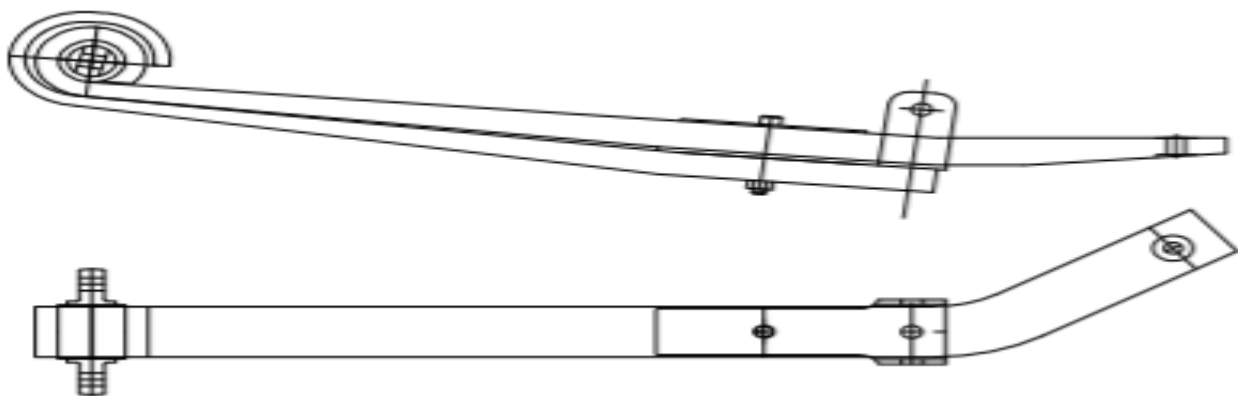

No of Leaf	Place	Width mm	Arc mm	Length A mm	Length B mm	Weight Kg
2		76,2	140	650	445	44

NO	OEM NO	MODEL
099784-00	A1616413001 / A1614862001	FREIGHTLINER