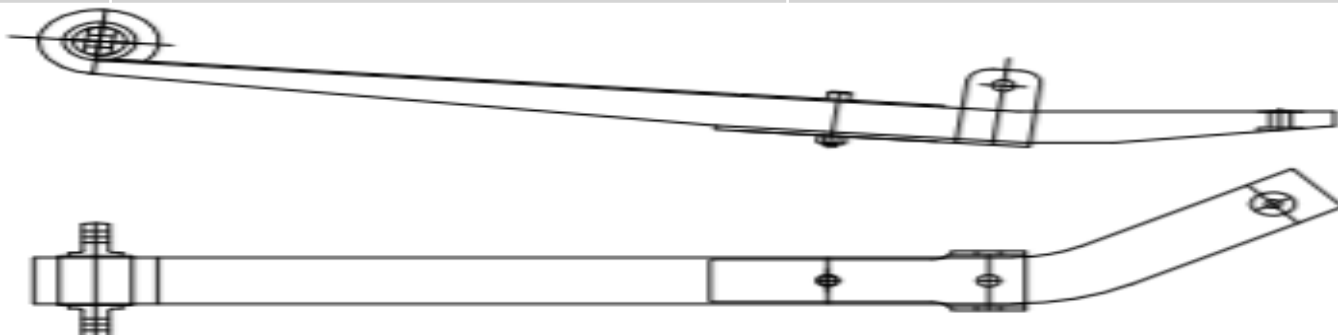

No of Leaf	Place	Width mm	Arc mm	Length A mm	Length B mm	Weight Kg
1		76,2	101	650	445	34