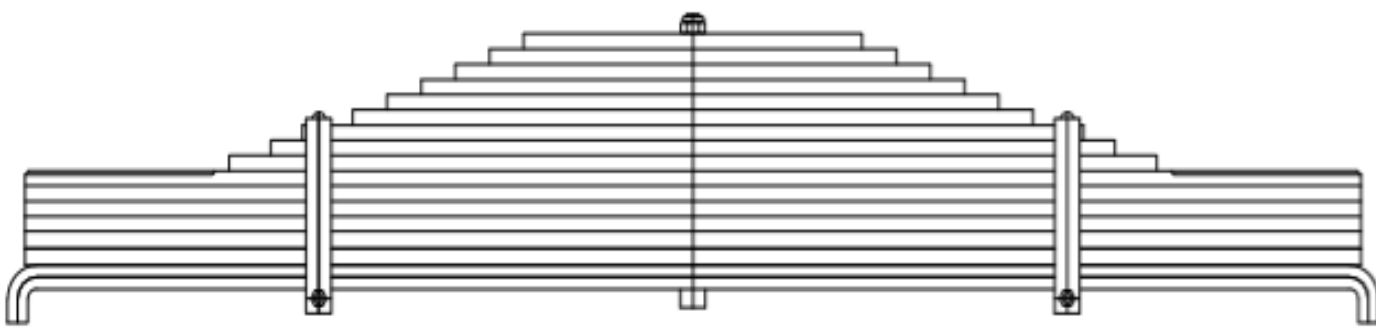

No of Leaf	Place	Width mm	Arc mm	Length A mm	Length B mm	Weight Kg
17		120	85	925	925	384

NO	OEM NO	MODEL
880539-00	0508108040	BPW