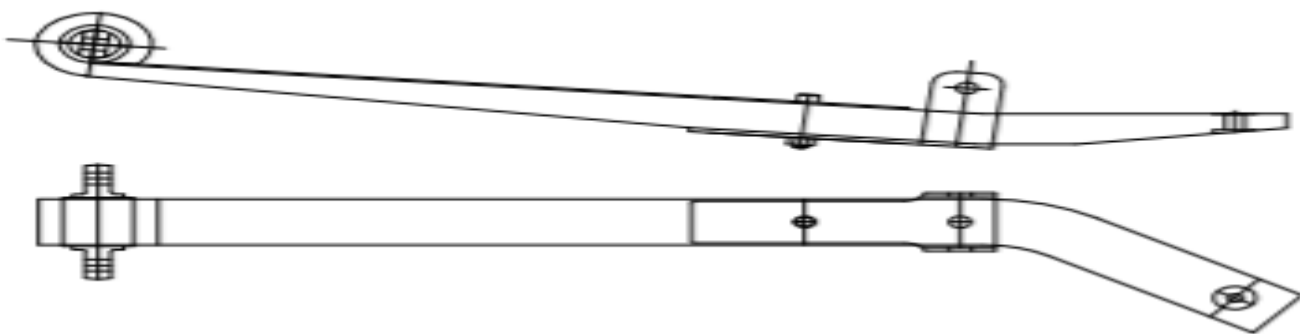

No of Leaf	Place	Width mm	Arc mm	Length A mm	Length B mm	Weight Kg
1		76,2	101	650	445	34

NO	OEM NO	MODEL
099785-00	A1616413000 A1614862000 A1614260000	FREIGHTLINER