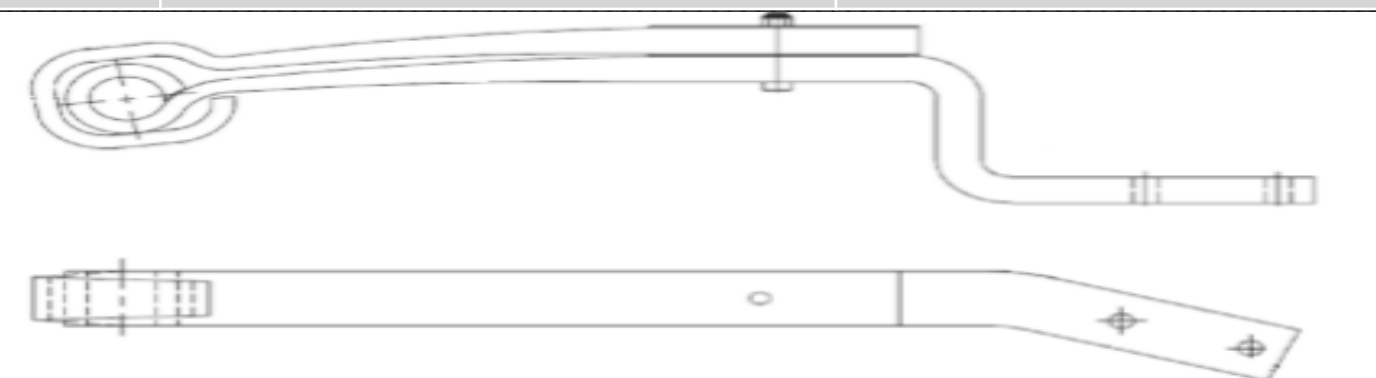

No of Leaf	Place	Width mm	Arc mm	Length A mm	Length B mm	Weight Kg
2		90	-25	550	463	43,5

NO	OEM NO	MODEL

699520-00	8231283000B - 8231283100B	KASSBOHRER