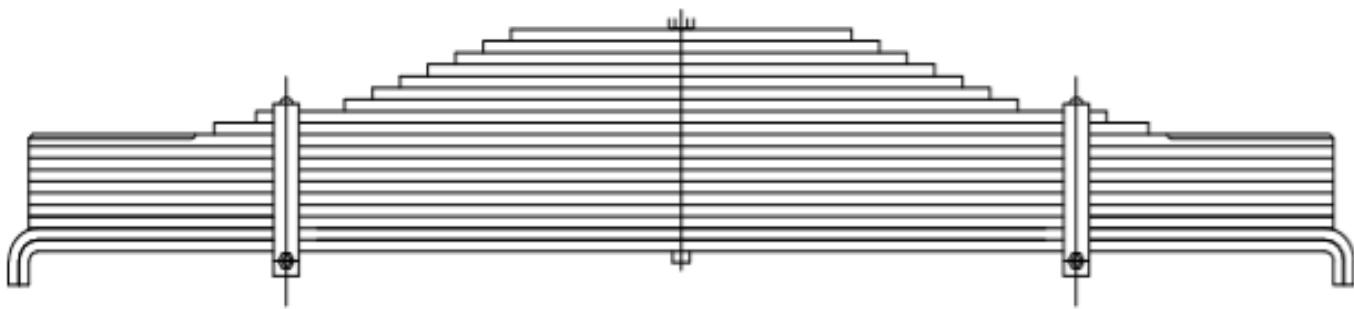

No of Leaf	Place	Width mm	Arc mm	Length A mm	Length B mm	Weight Kg
19		120	87	900	900	343