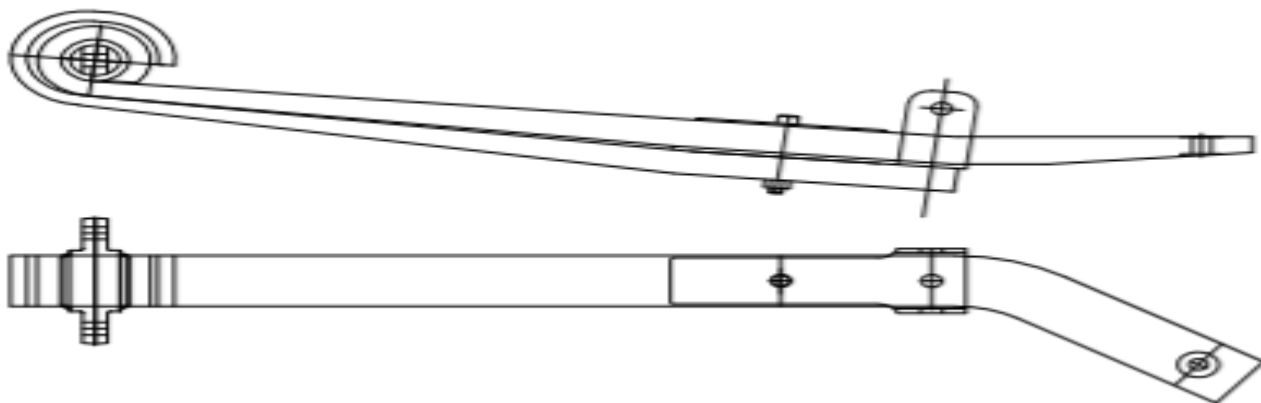

NO	OEM NO	MODEL
099779-00	A161399001	FREIGHTLINER

No of Leaf	Place	Width mm	Arc mm	Length A mm	Length B mm	Weight Kg
2		76,2	140	650	445	44

NO	OEM NO	MODEL
099780-00	A1616415000	FREIGHTLINER