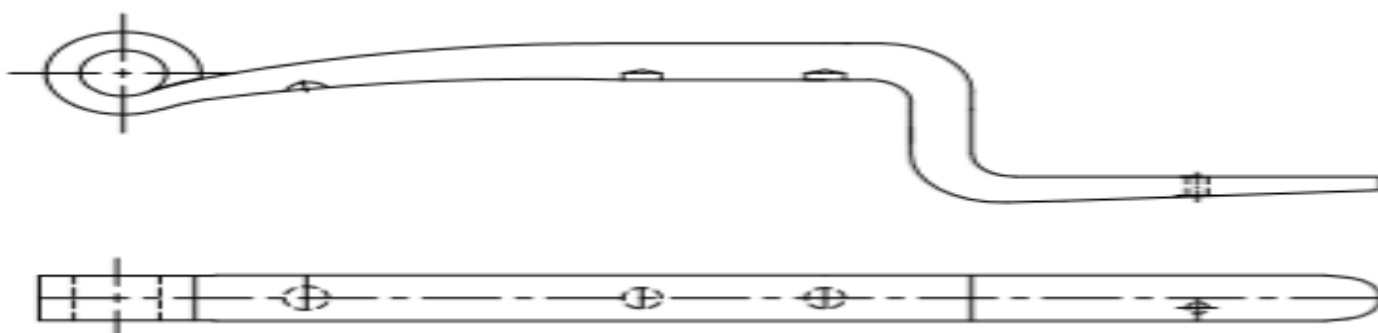

No of Leaf	Place	Width mm	Arc mm	Length A mm	Length B mm	Weight Kg
1		70	-46	575	455	32

NO	OEM NO	MODEL
242633-00	200349	GOLDHOFER