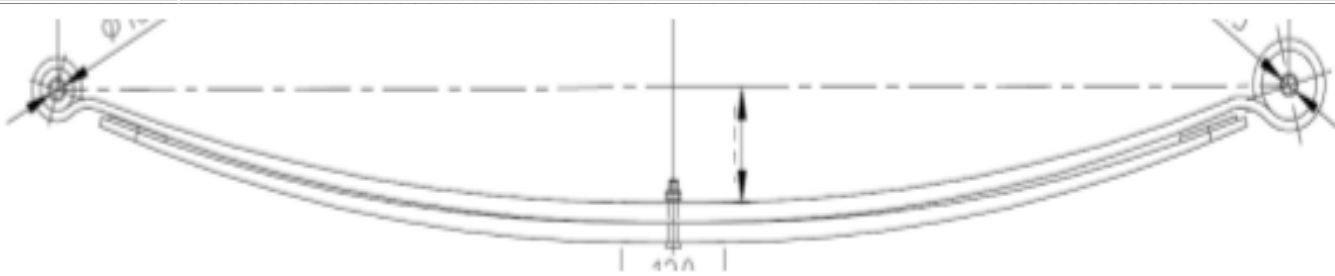

No of Leaf	Width mm	Arc mm	Length A mm	Length B mm	Weight Kg

2	70	100	715	715	24

NO	OEM NO

675330-00	1355468080