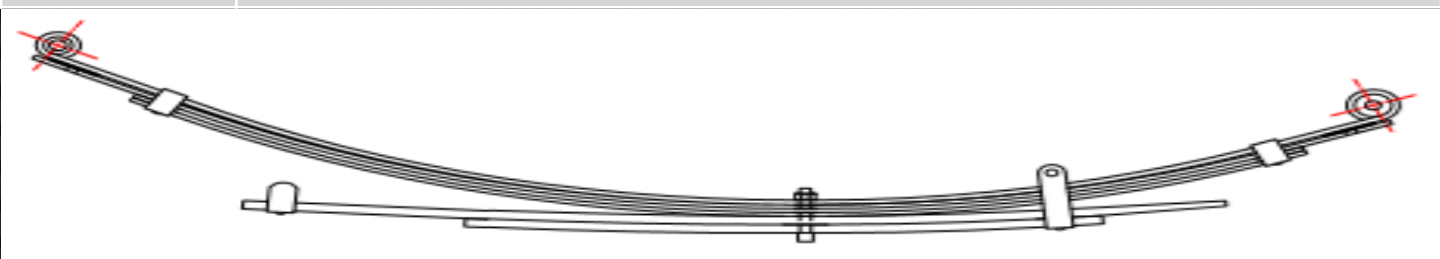

No of Leaf	Width mm	Arc mm	Length A mm	Length B mm	Weight Kg

4+2	70		515	685	

NO	OEM NO

360310-00	MR353082-MR353450-MR353451