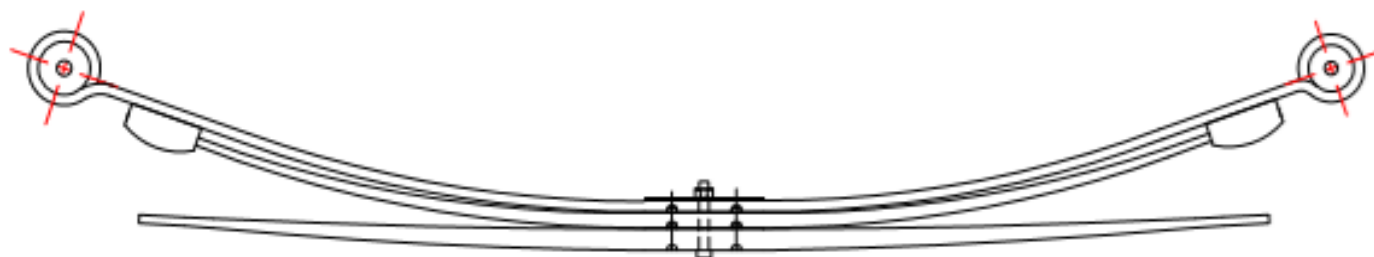

No of Leaf	Width mm	Arc mm	Length A mm	Length B mm	Weight Kg
2+1	60	140	696	683	24,7