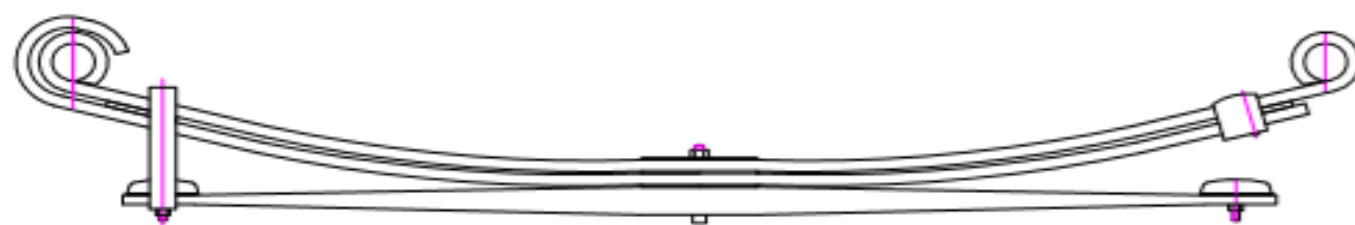

No of Leaf	Width mm	Arc mm	Length A mm	Length B mm	Weight Kg
2+1	70	125	790	790	46