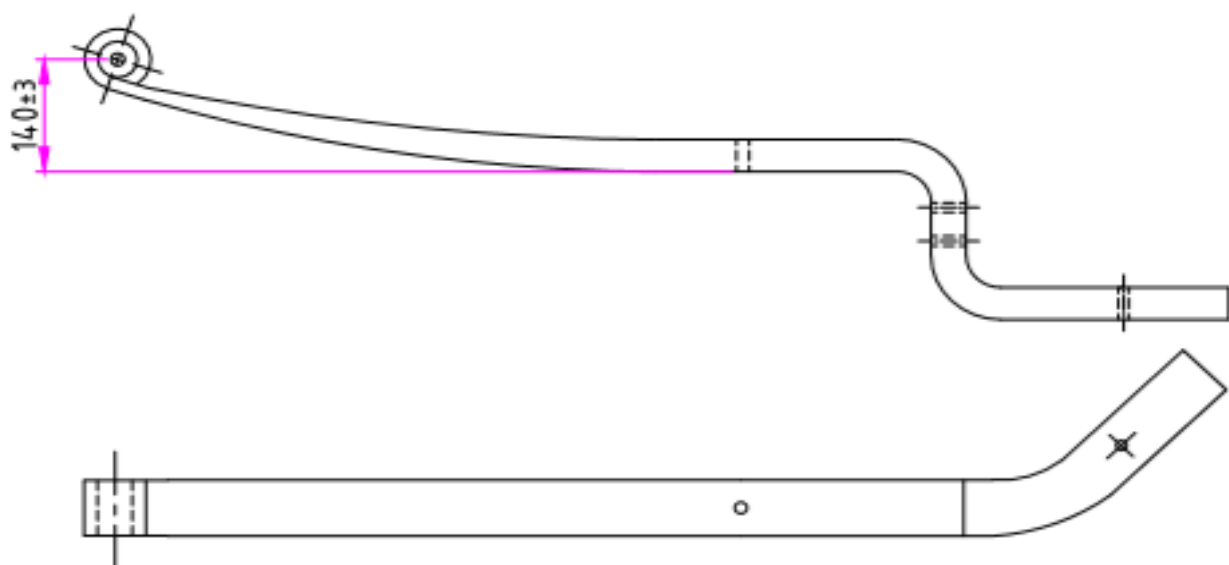

No of Leaf	Width mm	Arc mm	Length A mm	Length B mm	Weight Kg

1	70	140	715	555	28,5