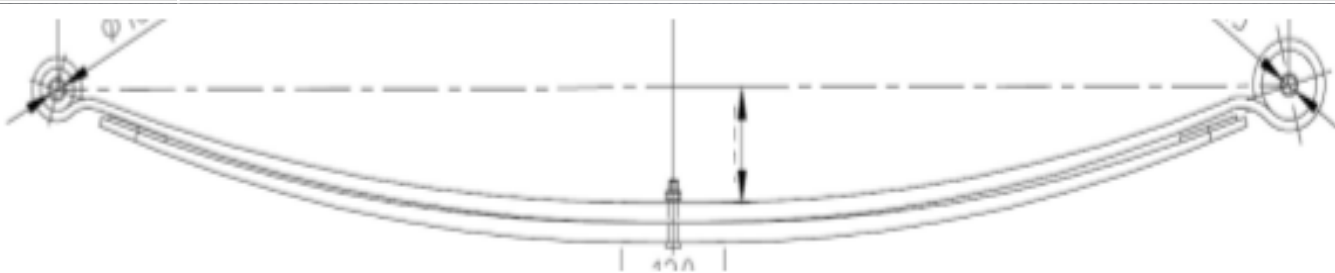

No of Leaf	Width mm	Arc mm	Length A mm	Length B mm	Weight Kg

2	70	100	715	715	24

NO	OEM NO

675330-00	1355468080