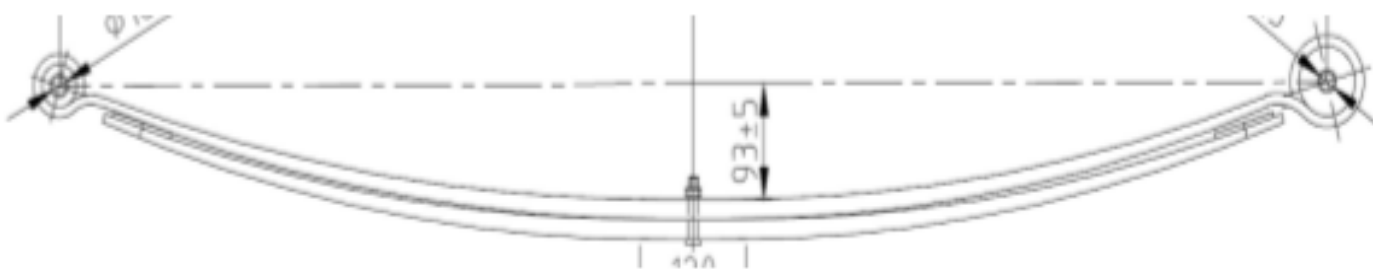

No of Leaf	Width mm	Arc mm	Length A mm	Length B mm	Weight Kg
2	70	93	715	715	20,5