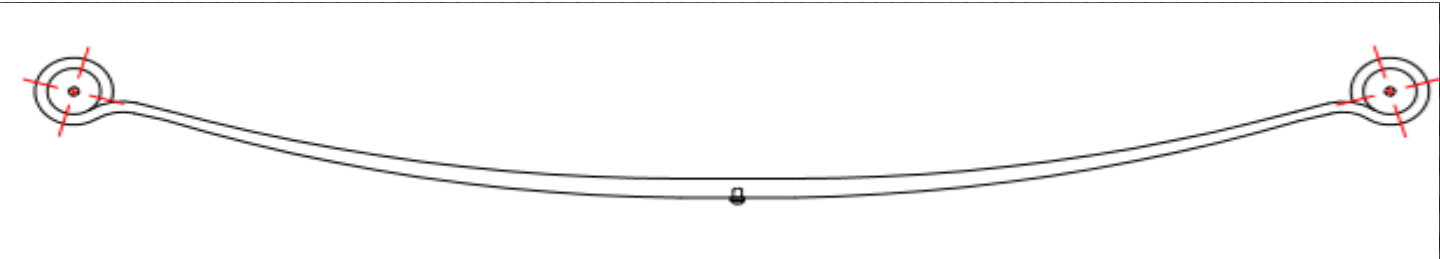

NO	OEM NO
332119-00	9073200700

No of Leaf	Width mm	Arc mm	Length A mm	Length B mm	Weight Kg
1	70	105	740	753	17,5

NO	OEM NO
332131-00	9073200100