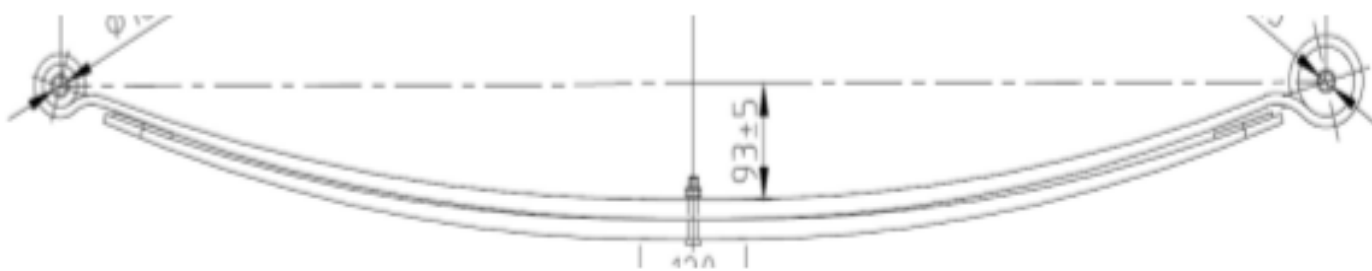

No of Leaf	Width mm	Arc mm	Length A mm	Length B mm	Weight Kg
2	70	93	715	715	20,5