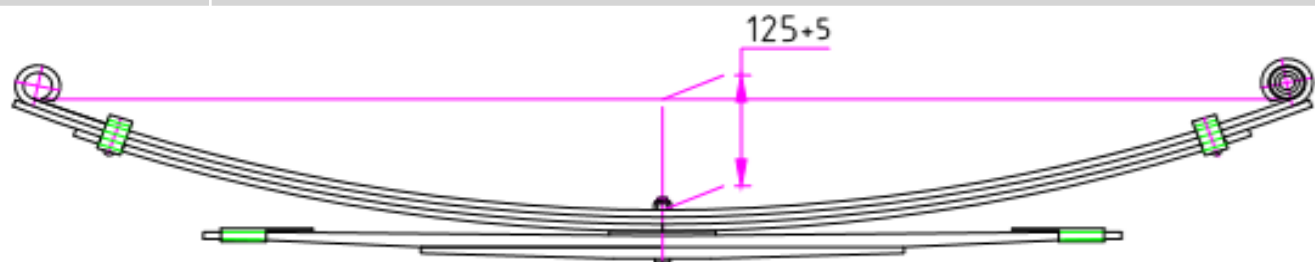

No of Leaf	Width mm	Arc mm	Length A mm	Length B mm	Weight Kg
3+2	65	125	650	650	26,5