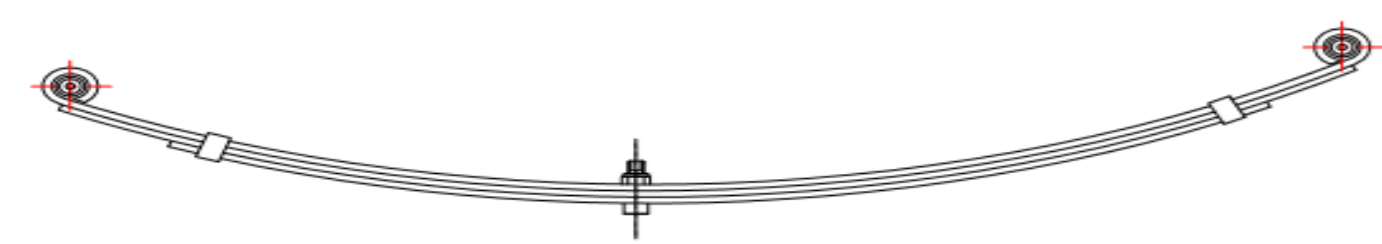

No of Leaf	Width mm	Arc mm	Length A mm	Length B mm	Weight Kg
3	60	145	515	640	13

NO	OEM NO				

	4821060121