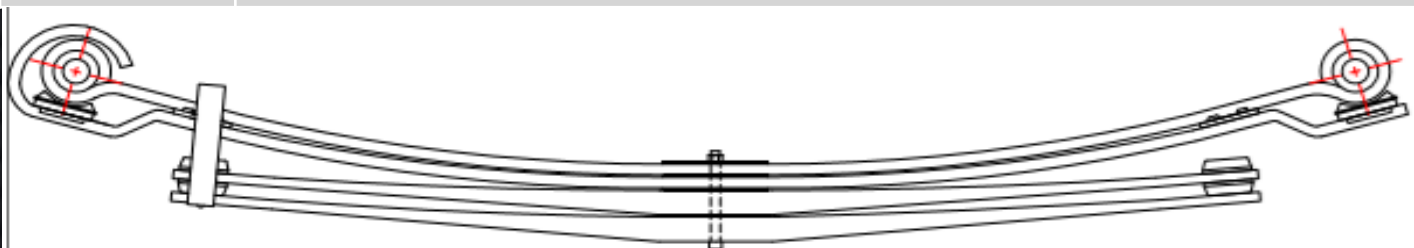

No of Leaf	Width mm	Arc mm	Length A mm	Length B mm	Weight Kg
2+2	80	135	860	790	88