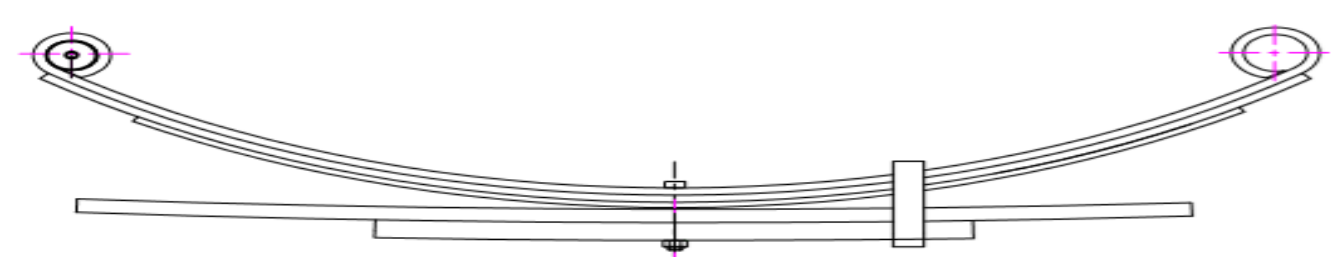

No of Leaf	Width mm	Arc mm	Length A mm	Length B mm	Weight Kg
3+2	50	145	470	470	13

NO	OEM NO				

	4811087630