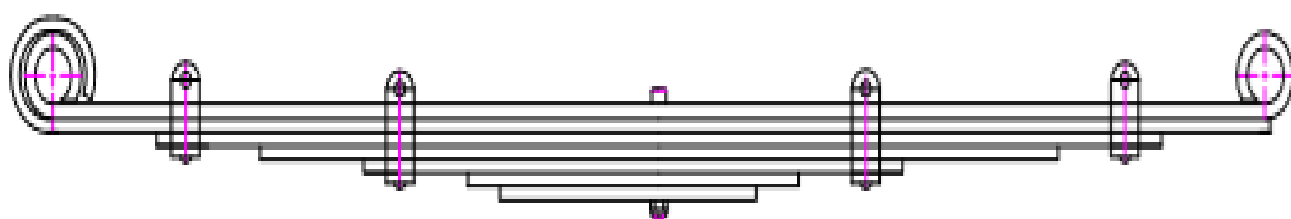

No of Leaf	Width mm	Arc mm	Length A mm	Length B mm	Weight Kg
7	70	175	560	640	25,8

NO	OEM NO

	29814448