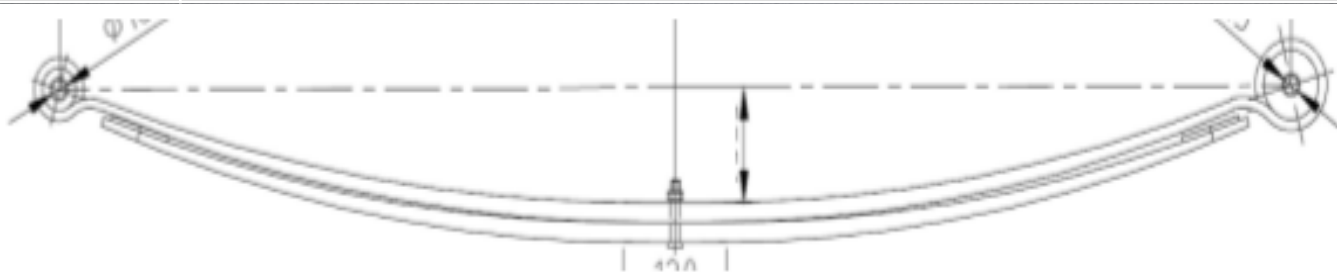

No of Leaf	Width mm	Arc mm	Length A mm	Length B mm	Weight Kg

2	70	100	715	715	24

NO	OEM NO

675330-00	1355468080