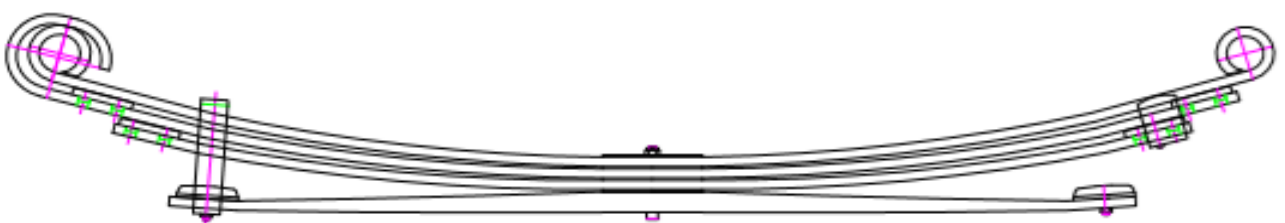

No of Leaf	Width mm	Arc mm	Length A mm	Length B mm	Weight Kg
3+1	70	166	790	790	52,1