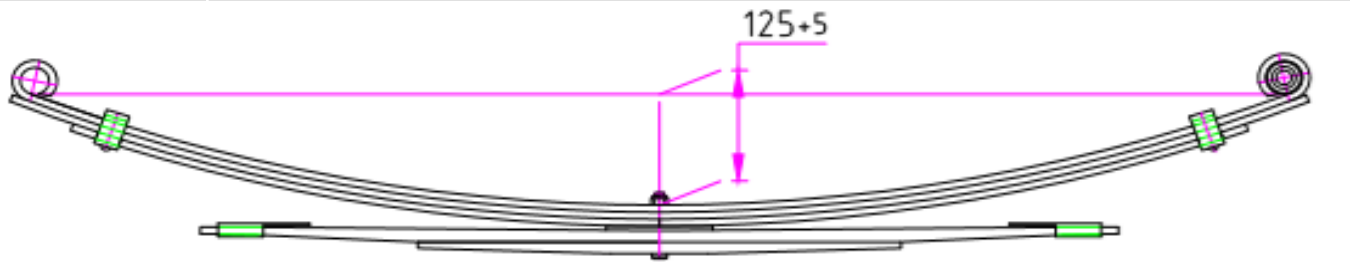

No of Leaf	Width mm	Arc mm	Length A mm	Length B mm	Weight Kg
3+2	65	125	650	650	26,5