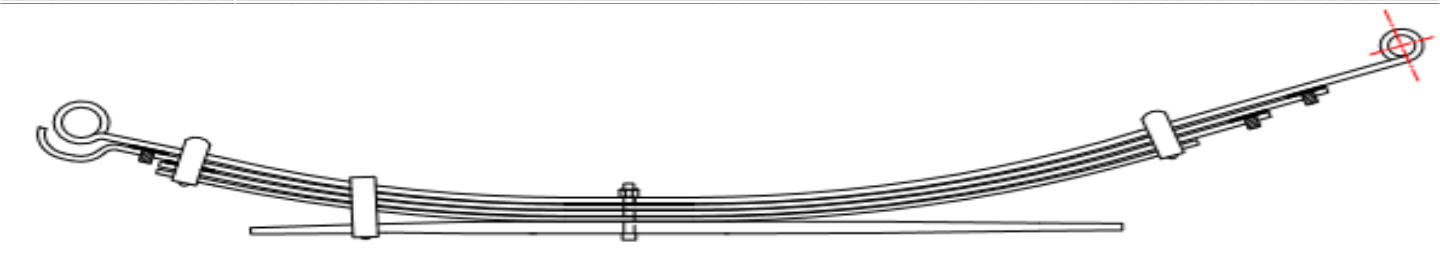

No of Leaf	Width mm	Arc mm	Length A mm	Length B mm	Weight Kg

4+1	60	140	550	775	22,5

NO	OEM NO

360170-00	MB515307 – MB515308