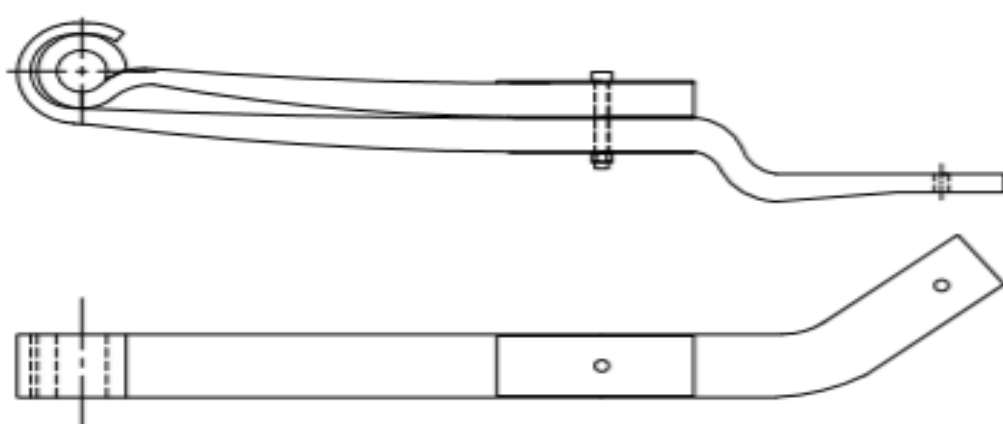

No of Leaf	Place	Width mm	Arc mm	Length A mm	Length B mm	Weight Kg
2	Front	90	17	620	480	54

NO	OEM NO	MODEL
850150-00	7422477209-5010600024	MAGNUM