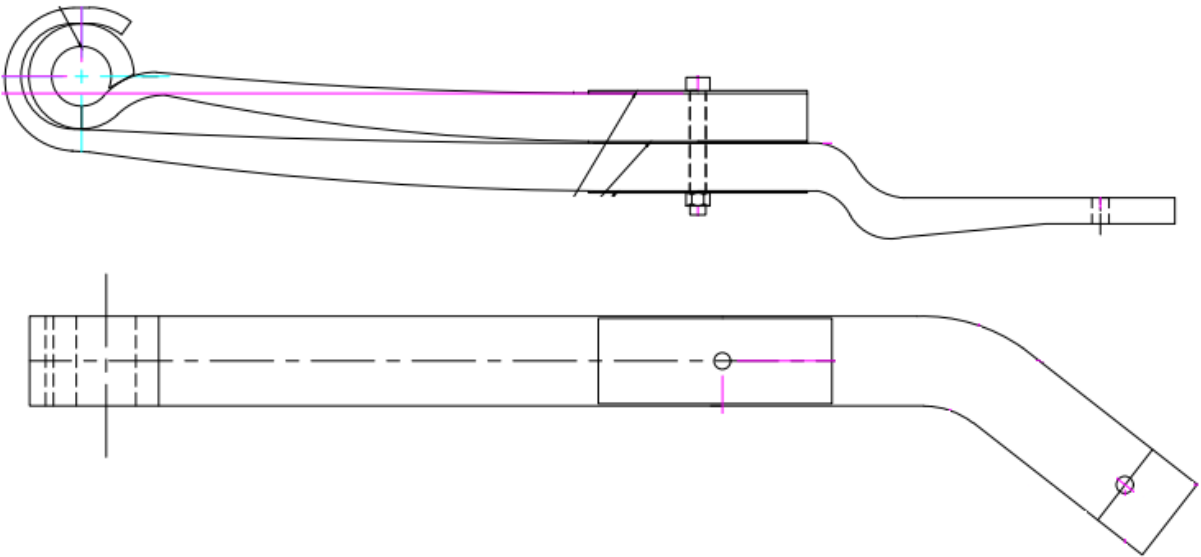

No of Leaf	Place	Width mm	Arc mm	Length A mm	Length B mm	Weight Kg
2	Rear	90	-50	620	110	58