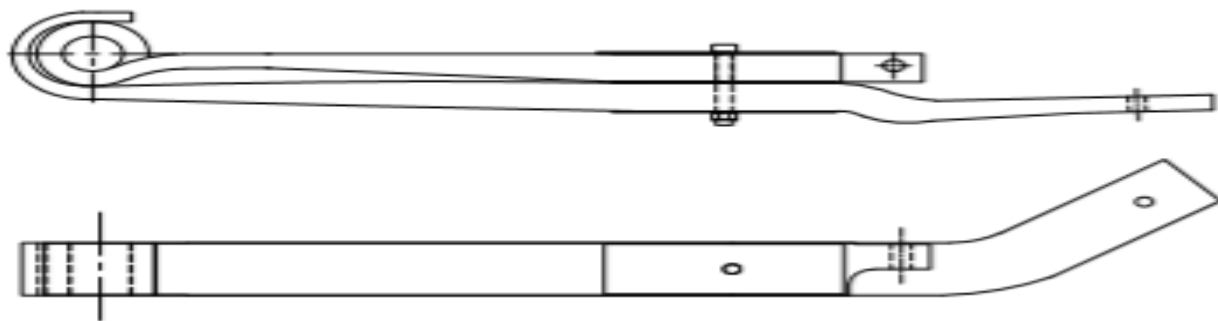

NO	OEM NO	MODEL

850201-00	5010600763	PREMIUM / MAGNUM

No of Leaf	Place	Width mm	Arc mm	Length A mm	Length B mm	Weight Kg
2	Rear	80	15	620	426	58

NO	OEM NO	MODEL

850203-00	5010600764	PREMIUM / MAGNUM