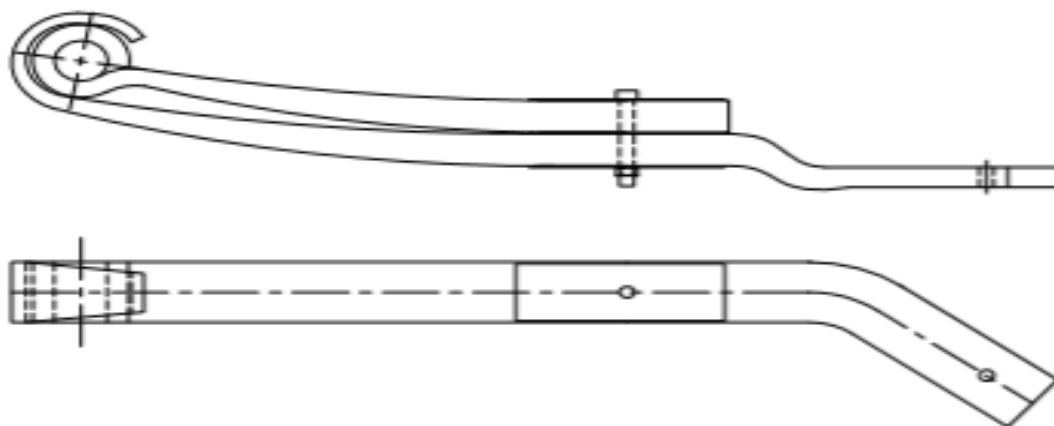

No of Leaf	Place	Width mm	Arc mm	Length A mm	Length B mm	Weight Kg
2	Rear	90	59	615	485	54