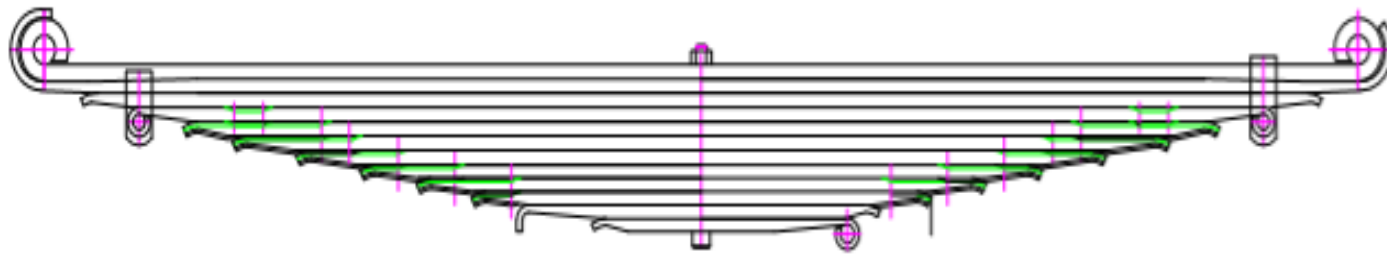

No of Leaf	Place	Width mm	Arc mm	Length A mm	Length B mm	Weight Kg
12	Front	90	85	900	900	148

NO	OEM NO	MODEL
312490-00	3933200008	2226/2232