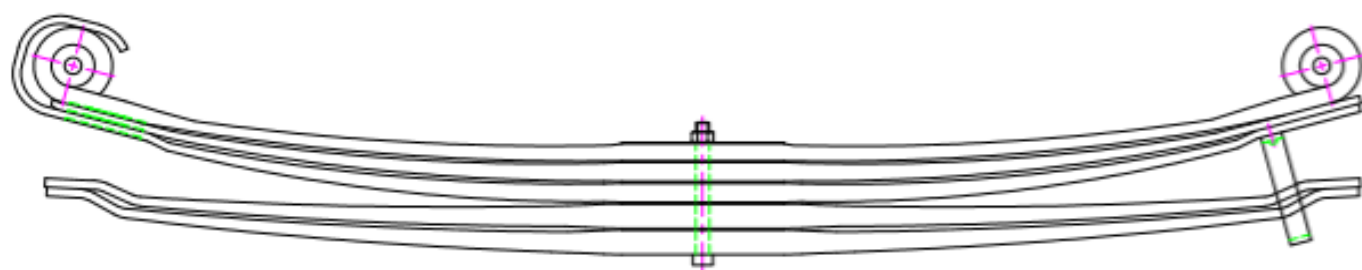

No of Leaf	Place	Width mm	Arc mm	Length A mm	Length B mm	Weight Kg
5	Rear	100	110	890	890	154

NO	OEM NO	MODEL
338100-00	9703200702 – 9703201402	ATEGO 7,8 < 2013