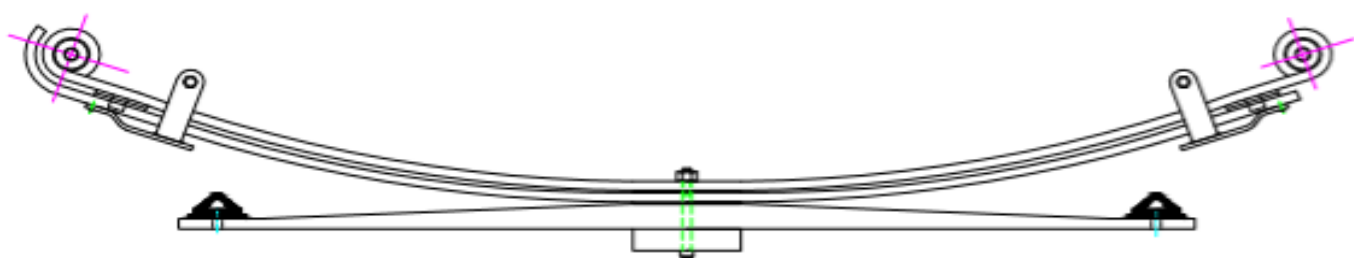

No of Leaf	Place	Width mm	Arc mm	Length A mm	Length B mm	Weight Kg
2+1	Rear	80	185	800	800	51

NO	OEM NO	MODEL

728330-00	81434006905	19.