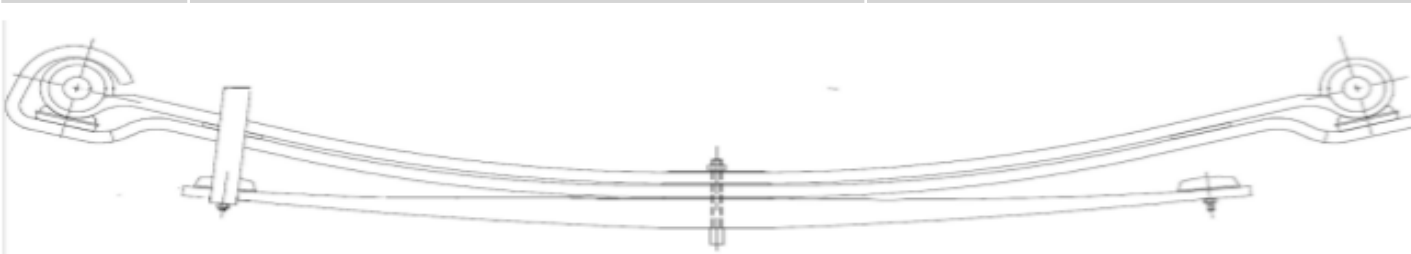

No of Leaf	Place	Width mm	Arc mm	Length A mm	Length B mm	Weight Kg
2+1	Rear	80	135	850	850	73

NO	OEM NO	MODEL

307300-00	6173200902	1422/1425/1617/1622/1625/2025