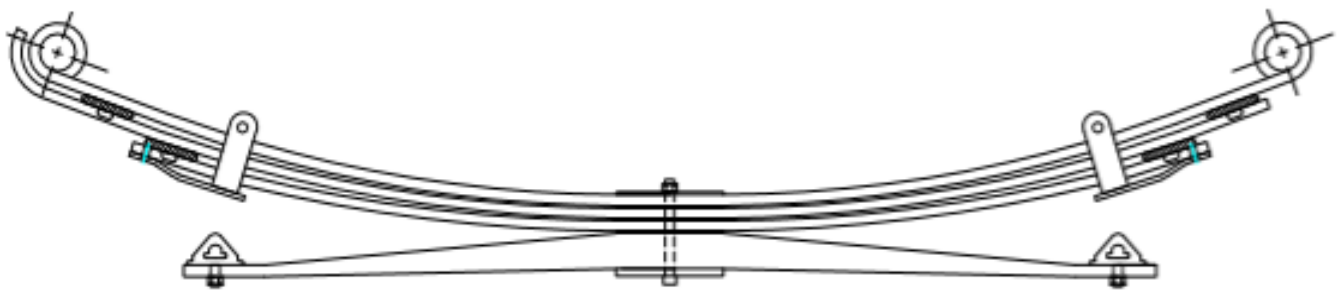

No of Leaf	Place	Width mm	Arc mm	Length A mm	Length B mm	Weight Kg
3+1	Rear	80	180	800	800	65

NO	OEM NO	MODEL
728200-00	81434026010 – 81434026011	35./41.