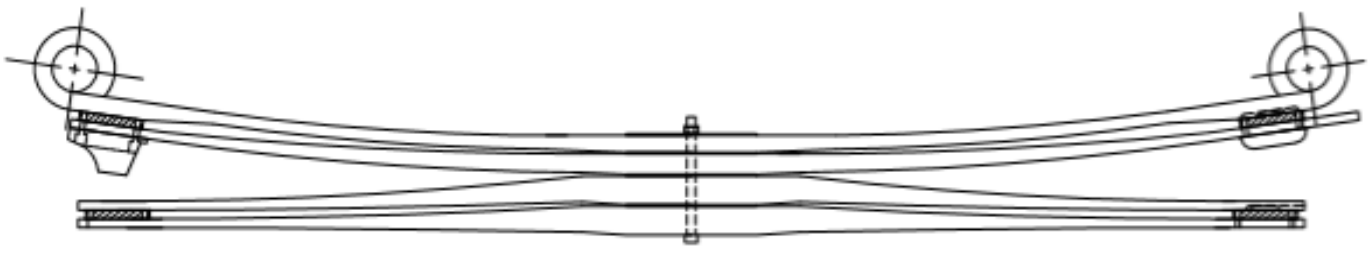

No of Leaf	Place	Width mm	Arc mm	Length A mm	Length B mm	Weight Kg
2+2	Rear	80	90	850	850	98

NO	OEM NO	MODEL
338580-00	9743204602