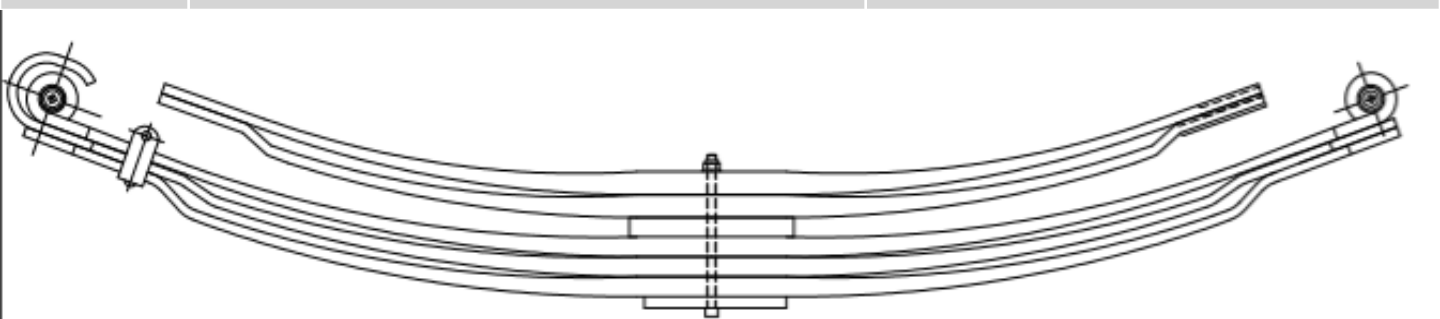

No of Leaf	Place	Width mm	Arc mm	Length A mm	Length B mm	Weight Kg
3+2	Rear	80	172	900	900	100

NO	OEM NO	MODEL
725980-00	81434006425	17.192/17.232/18.192/18.232