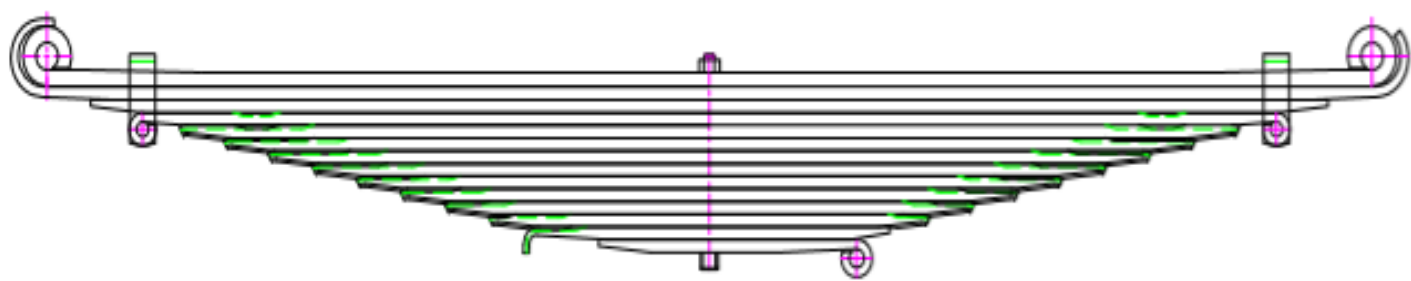

NO	OEM NO	MODEL

318080-00	6213200002	1831/1838/1922/1928/1929/1935/

No of Leaf	Place	Width mm	Arc mm	Length A mm	Length B mm	Weight Kg
14	Front	90	65	900	900	152

NO	OEM NO	MODEL

318160-00	6993200102