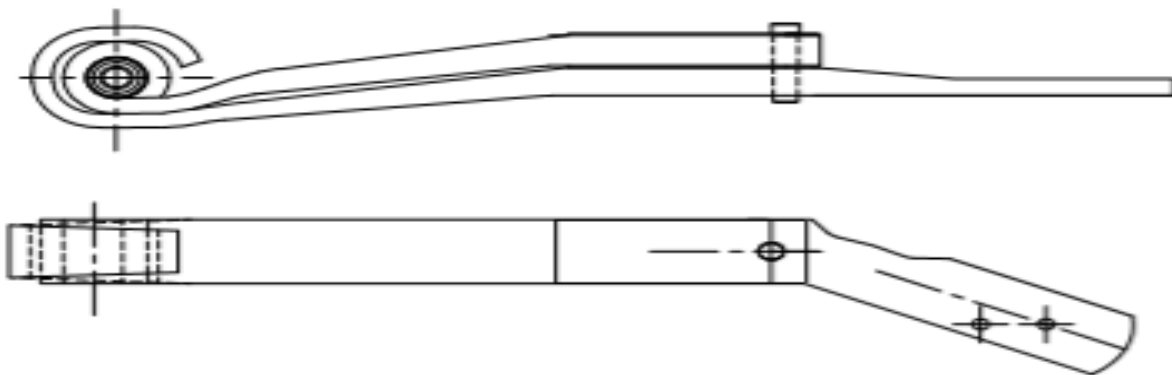

NO	OEM NO	MODEL
901992-00	1421061	

No of Leaf	Place	Width mm	Arc mm	Length A mm	Length B mm	Weight Kg
2	Linker	100	66	707	410	62

NO	OEM NO	MODEL
902010-00	1441069