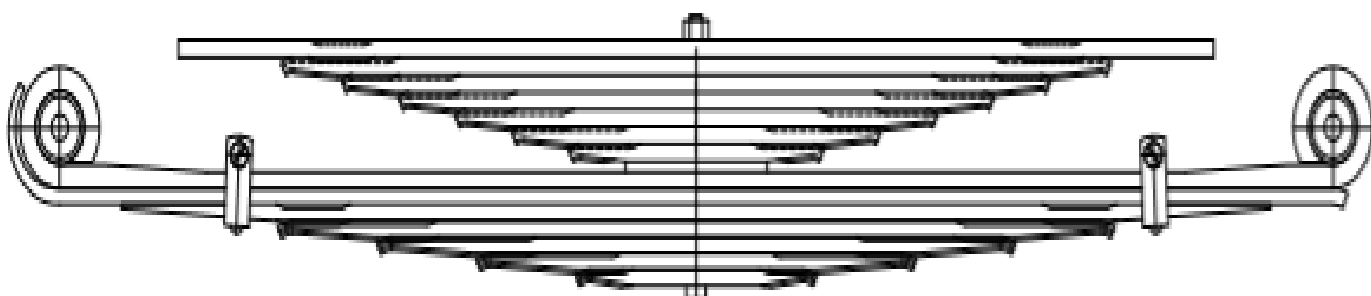

No of Leaf	Place	Width mm	Arc mm	Length A mm	Length B mm	Weight Kg
7+7	Rear	100	160	897	897	175,5