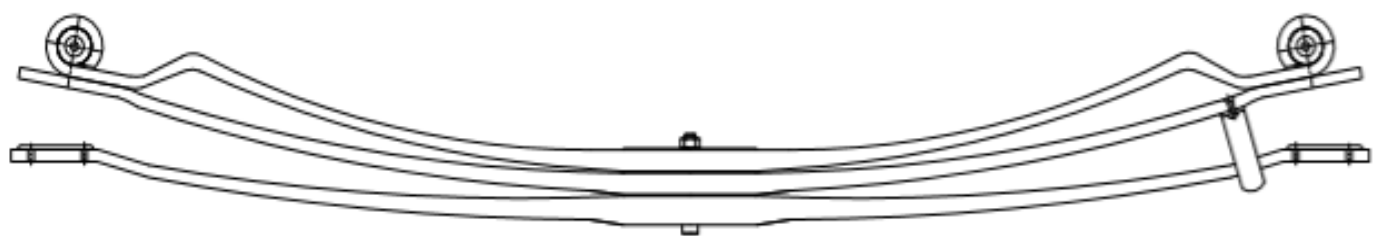

NO	OEM NO	MODEL
294350-00	1406259 1408984 1700736 AFRG963	CF65

No of Leaf	Place	Width mm	Arc mm	Length A mm	Length B mm	Weight Kg
2+1	Rear	90	143	950	950	98

NO	OEM NO	MODEL
294430-00	1712263 / 1700769 / 1408824	LF55/LF65