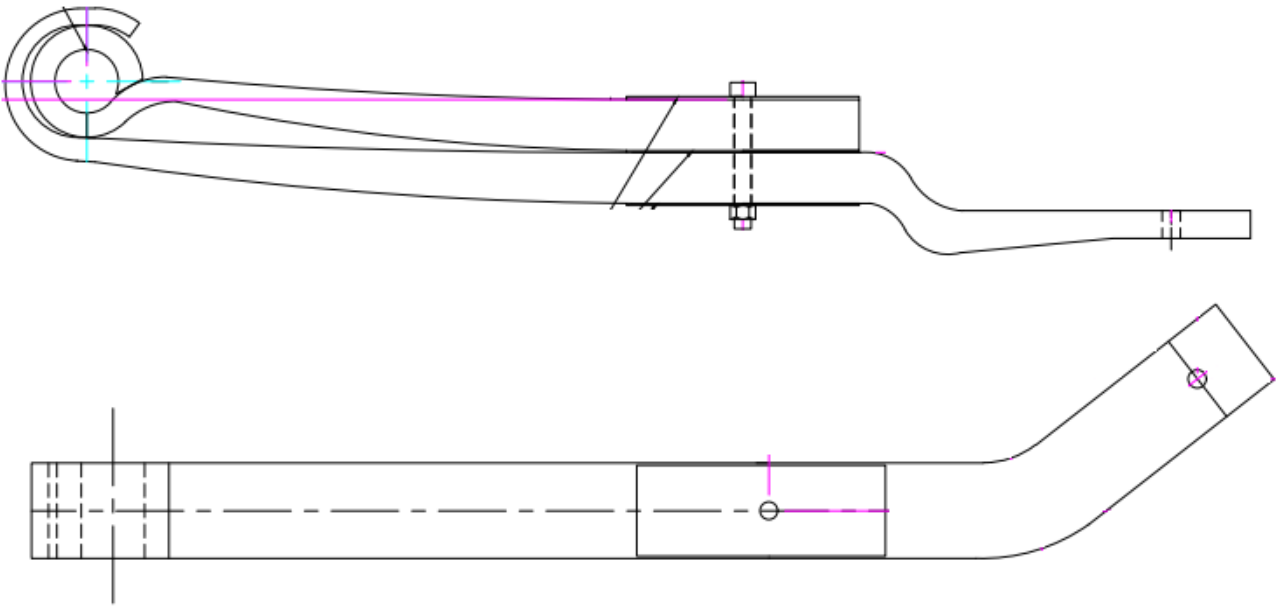

NO	OEM NO	MODEL
850205-00	5010600075 – 5010600025	PREMIUM

No of Leaf	Place	Width mm	Arc mm	Length A mm	Length B mm	Weight Kg
2	Rear	90	-50	620	110	58

NO	OEM NO	MODEL
850207-00	5010600077 – 5010600026	PREMIUM