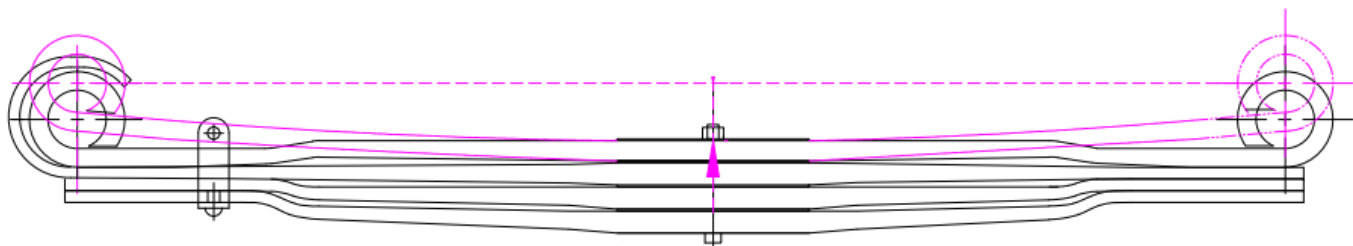

No of Leaf	Place	Width mm	Arc mm	Length A mm	Length B mm	Weight Kg
4	Rear	100	60	660	600	77

NO	OEM NO	MODEL
294470-00	1401429