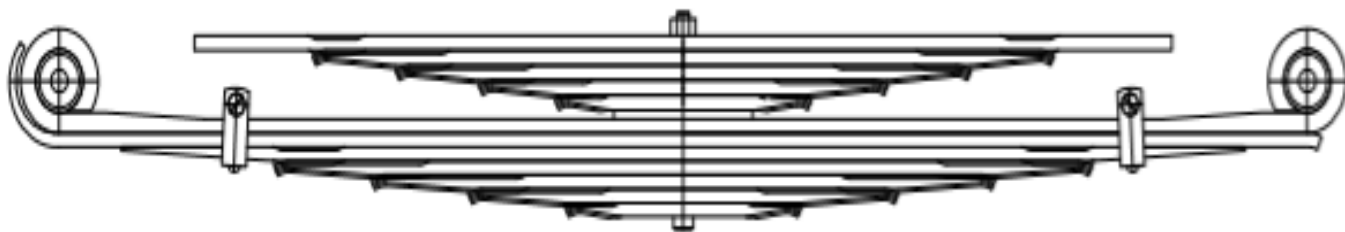

No of Leaf	Place	Width mm	Arc mm	Length A mm	Length B mm	Weight Kg
7+5	Rear	100	165	897	897	157

NO	OEM NO	MODEL
728660-00	81434026101 – 81434026103	19.