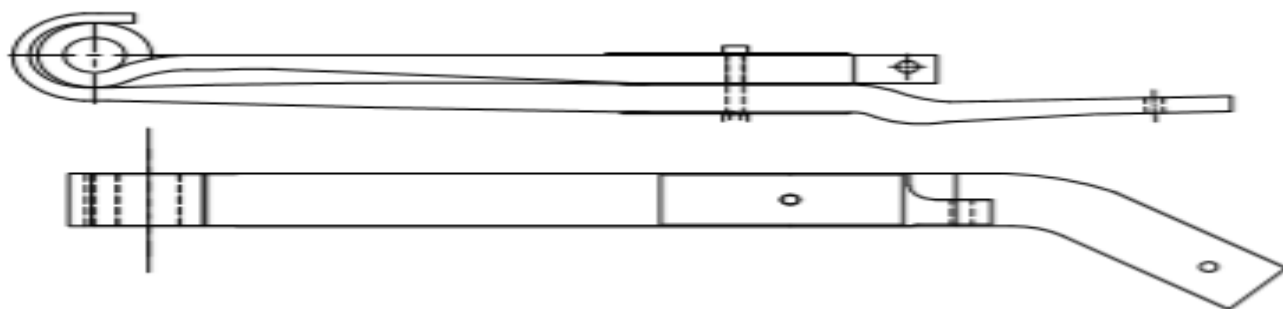

No of Leaf	Place	Width mm	Arc mm	Length A mm	Length B mm	Weight Kg
2	Rear	80	15	620	426	58

NO	OEM NO	MODEL

850231-00	5010557271	PREMIUM