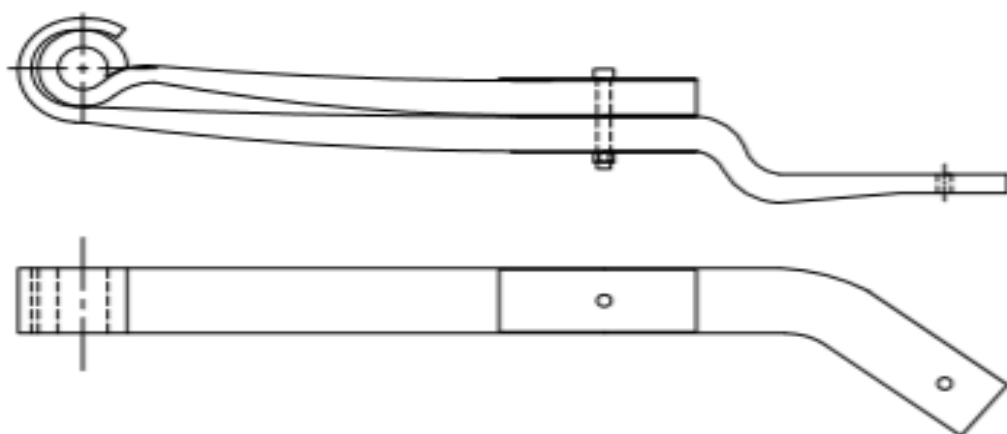

No of Leaf	Place	Width mm	Arc mm	Length A mm	Length B mm	Weight Kg
2	Front	90	17	620	480	54