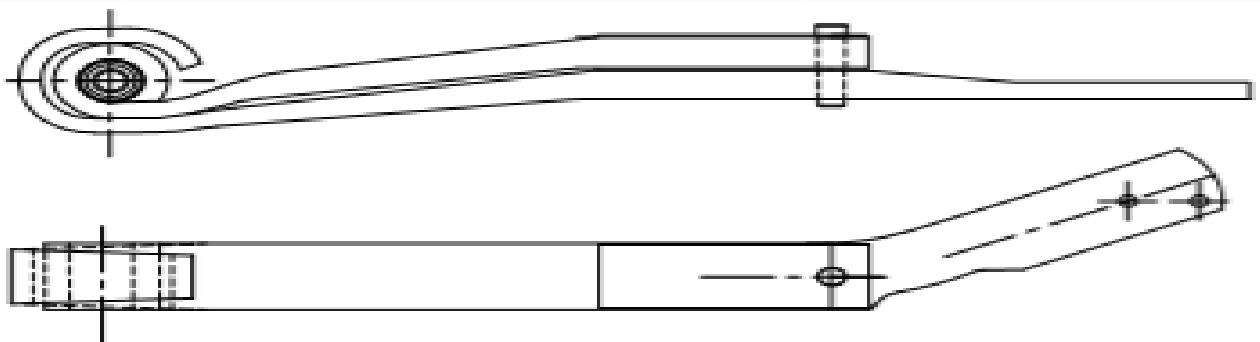

No of Leaf	Place	Width mm	Arc mm	Length A mm	Length B mm	Weight Kg
2	Linker	100	66	707	410	62