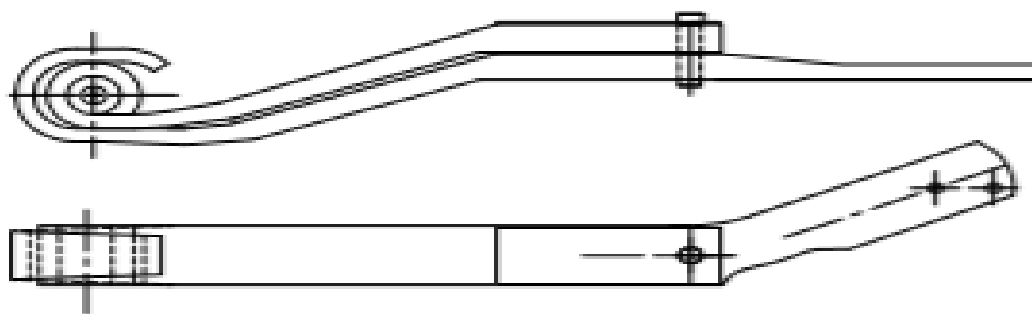

No of Leaf	Place	Width mm	Arc mm	Length A mm	Length B mm	Weight Kg
2	Linker	100	120	707	410	62

NO	OEM NO	MODEL
901970-00	1479937