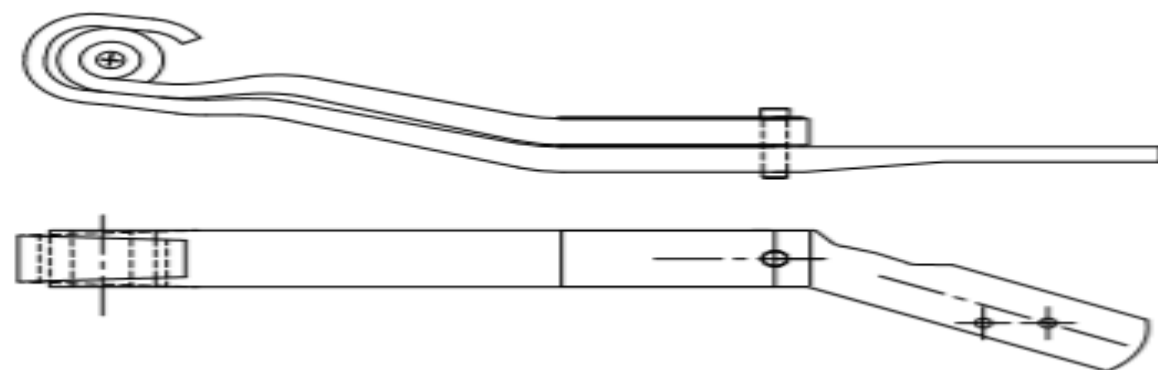

No of Leaf	Place	Width mm	Arc mm	Length A mm	Length B mm	Weight Kg
2	Linker	100	103	707	410	61

NO	OEM NO	MODEL
902050-00	1769877