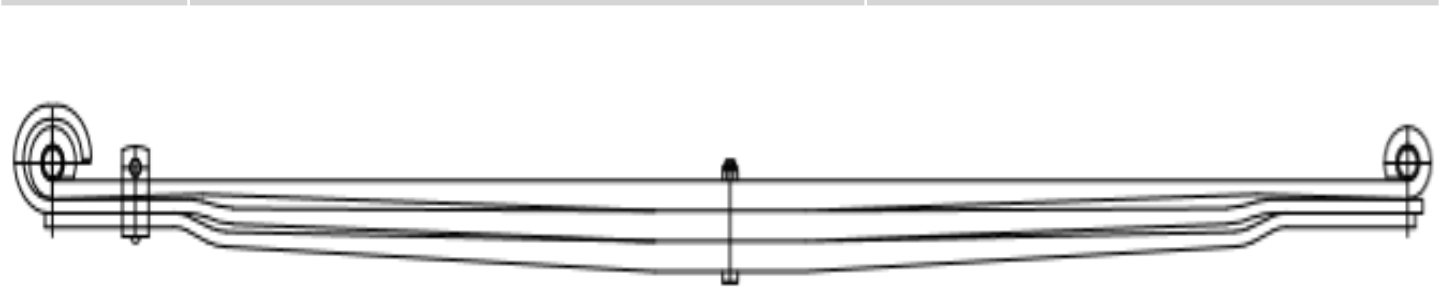

No of Leaf	Place	Width mm	Arc mm	Length A mm	Length B mm	Weight Kg
3	Front	80	153	900	900	60