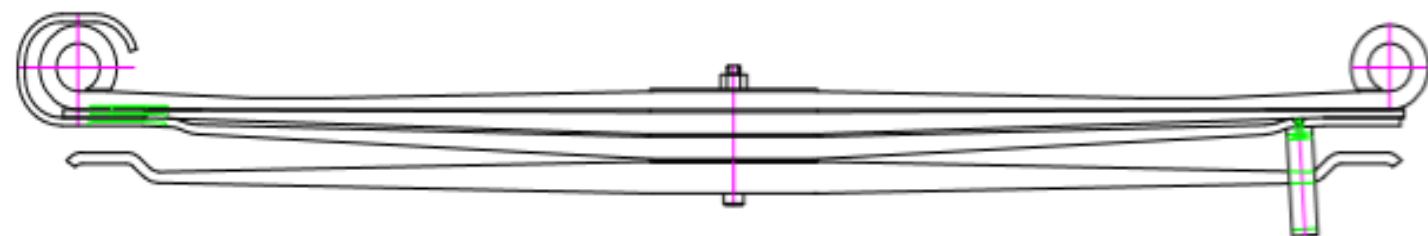

No of Leaf	Place	Width mm	Arc mm	Length A mm	Length B mm	Weight Kg
3+1	Rear	100	105	900	900	120