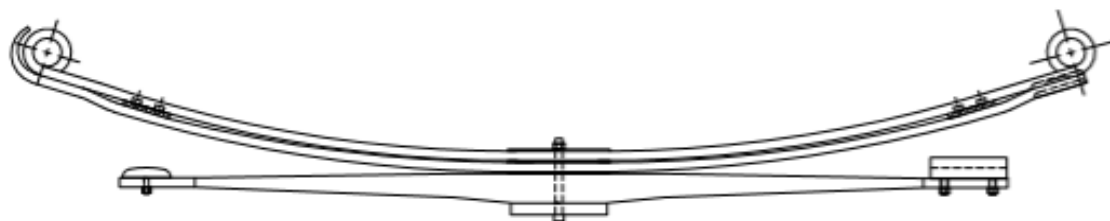

No of Leaf	Place	Width mm	Arc mm	Length A mm	Length B mm	Weight Kg
2+1	Rear	80	167	850	850	69

NO	OEM NO	MODEL
729720-00	81434026164	8./9./10.