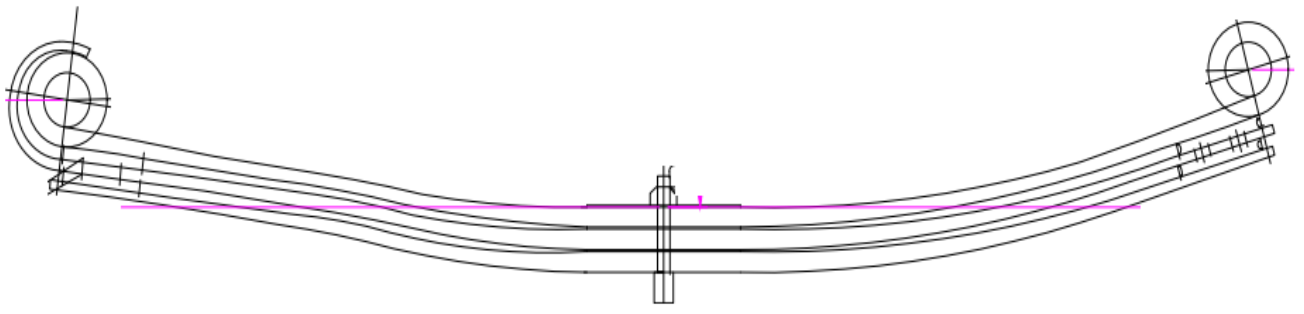

NO	OEM NO	MODEL
850184-00	7482063512	RVI

No of Leaf	Place	Width mm	Arc mm	Length A mm	Length B mm	Weight Kg
3	Rear	90	135	790	790	64

NO	OEM NO	MODEL
850196-00	5010600218	MAGNUM / PREMIUM