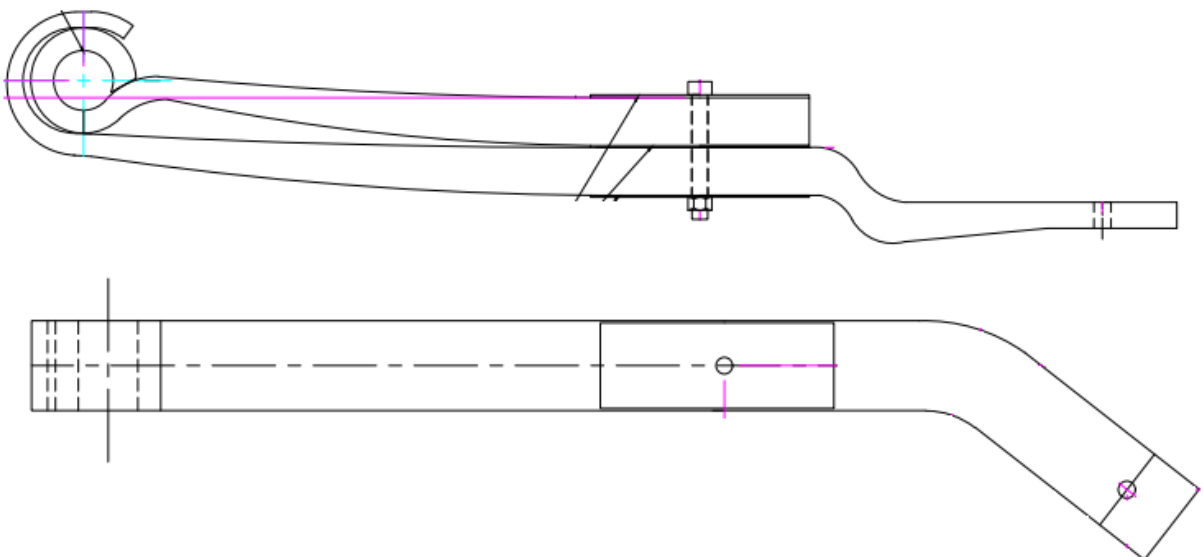

No of Leaf	Place	Width mm	Arc mm	Length A mm	Length B mm	Weight Kg
2	Rear	90	135	616	480	59