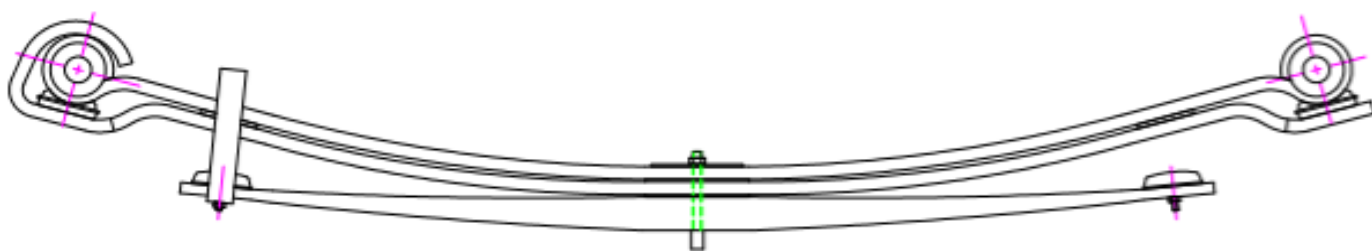

No of Leaf	Place	Width mm	Arc mm	Length A mm	Length B mm	Weight Kg
2+1	Rear	80	130	850	850	74

NO	OEM NO	MODEL
312020-00	3893200402	1919/1922/1926/1928/1932/1935/1936/1938/19442626/2628/2632