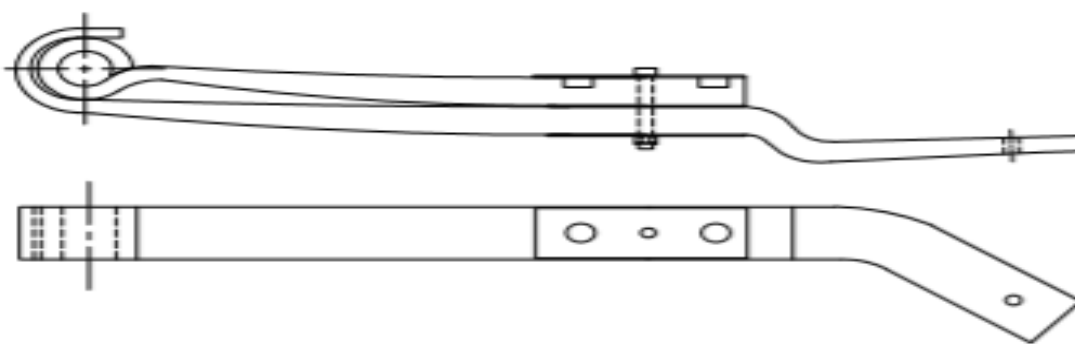

No of Leaf	Place	Width mm	Arc mm	Length A mm	Length B mm	Weight Kg
2	Rear	90	15	622	480	56

NO	OEM NO	MODEL
850194-00	5010302480-20709206	MIDLUM