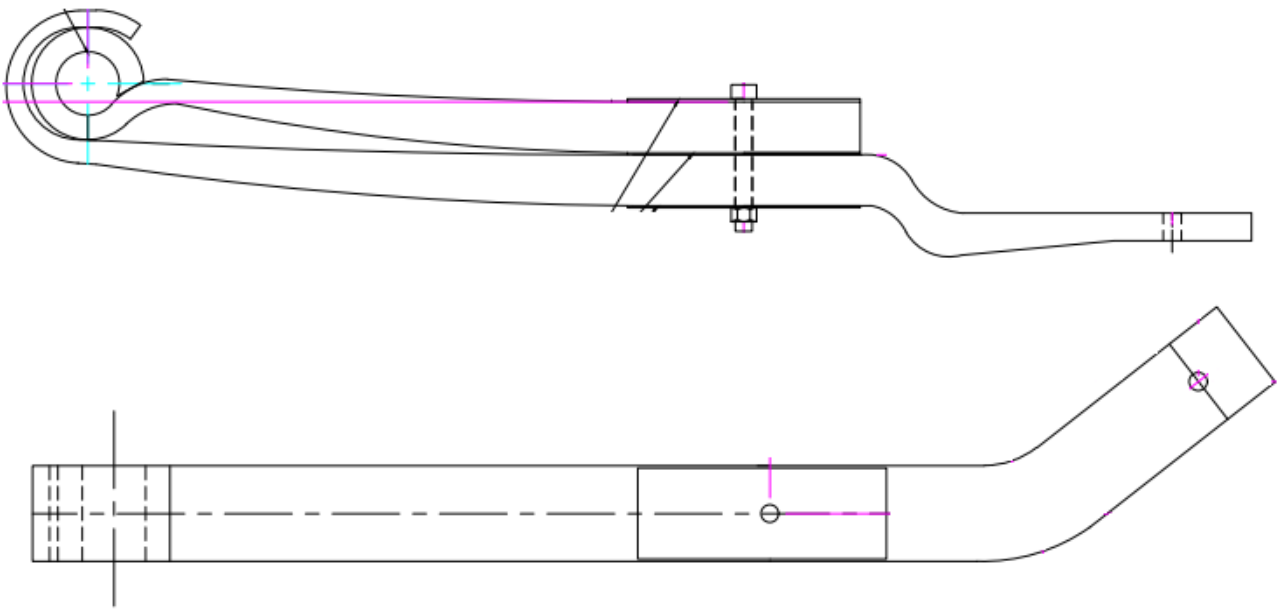

No of Leaf	Place	Width mm	Arc mm	Length A mm	Length B mm	Weight Kg
2	Rear	90	135	616	480	59

NO	OEM NO	MODEL
850195-00	5010600217	MAGNUM / PREMIUM