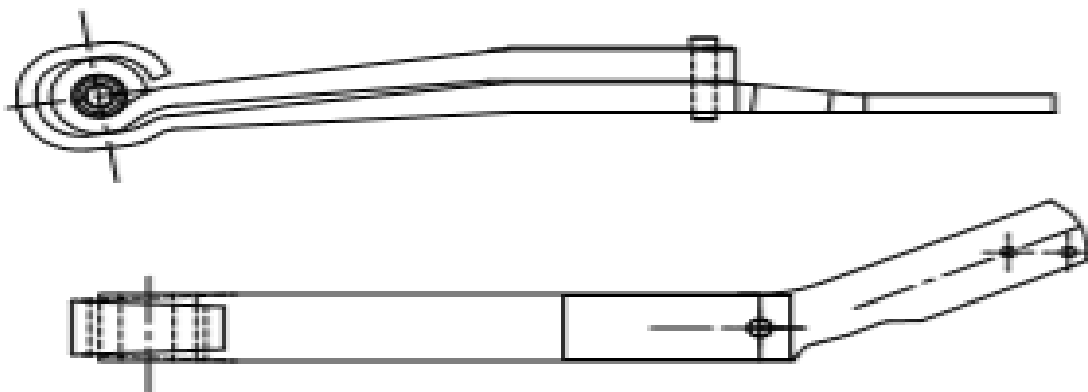

NO	OEM NO	MODEL
901850-00	1376909	94/114/144

No of Leaf	Place	Width mm	Arc mm	Length A mm	Length B mm	Weight Kg
2	Linker	100	70	707	410	63,5

NO	OEM NO	MODEL
901910-00	1425510