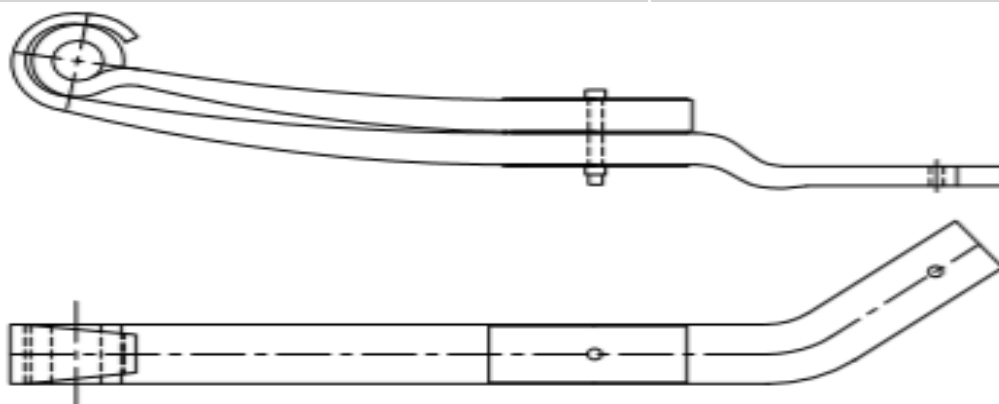

No of Leaf	Place	Width mm	Arc mm	Length A mm	Length B mm	Weight Kg
2	Rear	90	59	615	485	54

NO	OEM NO	MODEL
850165-00	7422477205-5010557941	PREMIUM