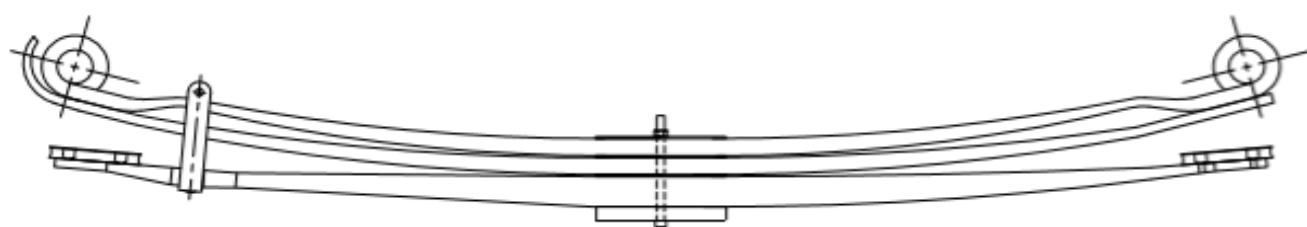

NO	OEM NO	MODEL

728770-00	81434026529 – 81434026539	12./14./15.224

No of Leaf	Place	Width mm	Arc mm	Length A mm	Length B mm	Weight Kg
4	Rear	80	118	900	900	95

NO	OEM NO	MODEL

728780-00	81434026156 81434026234 81434026236	19./24./25./26./27./28./30./32./33.