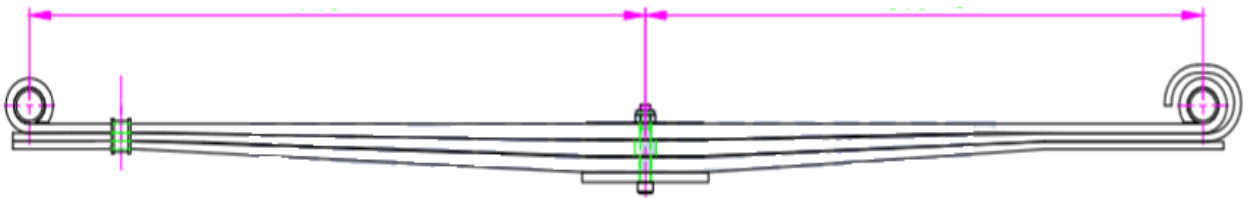

No of Leaf	Width	Arc	Length A	Length B	Weight lbs

3	4	7-1/2	26-1/8	28-7/8	101