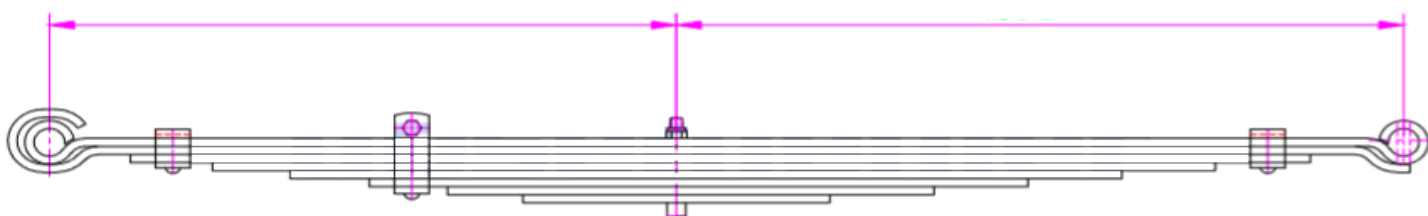

No of Leaf	Width	Arc	Length A	Length B	Weight lbs
8	4	6-1/8	25	29	122

NO	OEM NO

55-878	471249C91