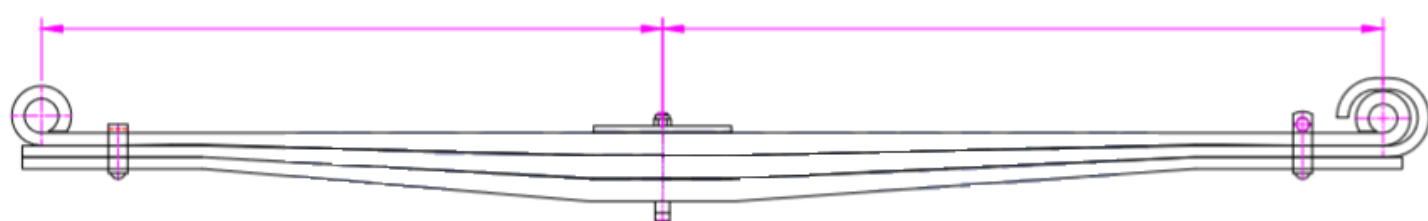

No of Leaf	Width	Arc	Length A	Length B	Weight lbs
3	3-1/2	4-5/8	37-1/4	31-7/8	179

NO	OEM NO

62-115 62-141 62-143	4QK4004