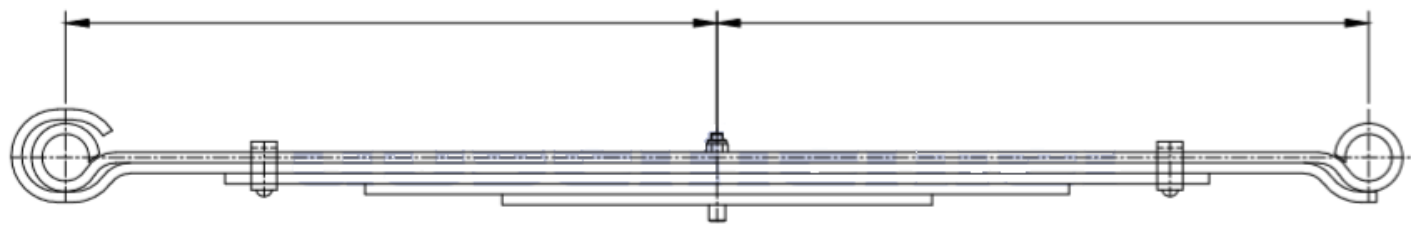

NO	OEM NO

55-1164	1671784C91

No of Leaf	Width	Arc	Length A	Length B	Weight lbs
5	3	3-1/8	25	25	68

NO	OEM NO

55-1172	1690040C91