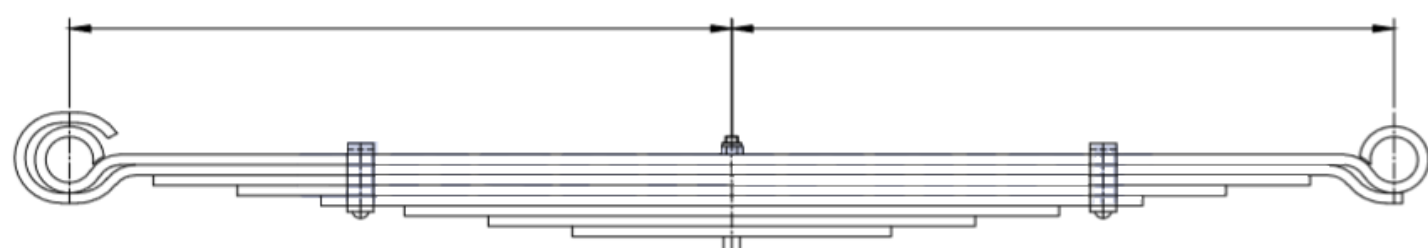

NO	OEM NO
----	--------

55-854	471253C91
--------	-----------

No of Leaf	Width	Arc	Length A	Length B	Weight lbs
8	4	6-1/8	25	29	122

NO	OEM NO
----	--------

55-878	471249C91
--------	-----------

No of Leaf	Width	Arc	Length A	Length B	Weight lbs
8	3	4-5/8	25	25	97