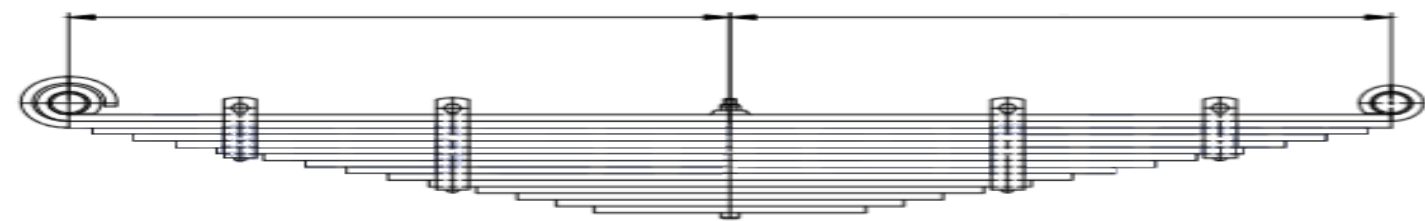

No of Leaf	Width	Arc	Length A	Length B	Weight lbs
1	3-1/2		25-1/8	16-3/4	54,5

NO	OEM NO

55-525	62977R92

No of Leaf	Width	Arc	Length A	Length B	Weight lbs
15	3		28	28	236

NO	OEM NO

55-560	8743387R92