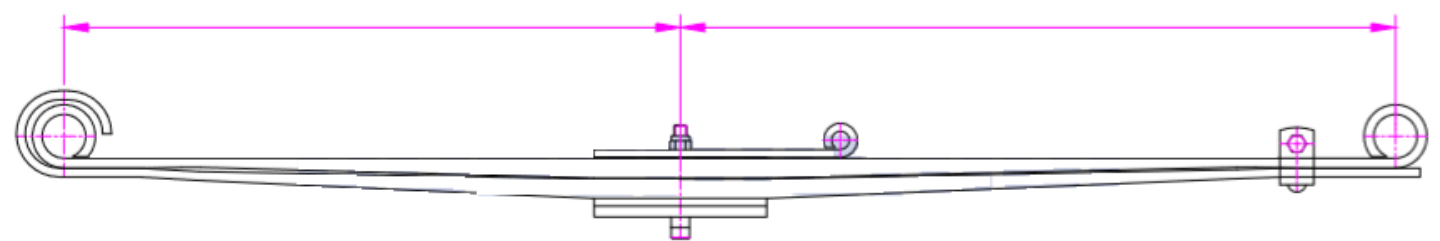

NO	OEM NO

55-1208	3518228C1

No of Leaf	Width	Arc	Length A	Length B	Weight lbs
2	4	5-3/8	25	29	88

NO	OEM NO

55-1221	3544137C93 51807