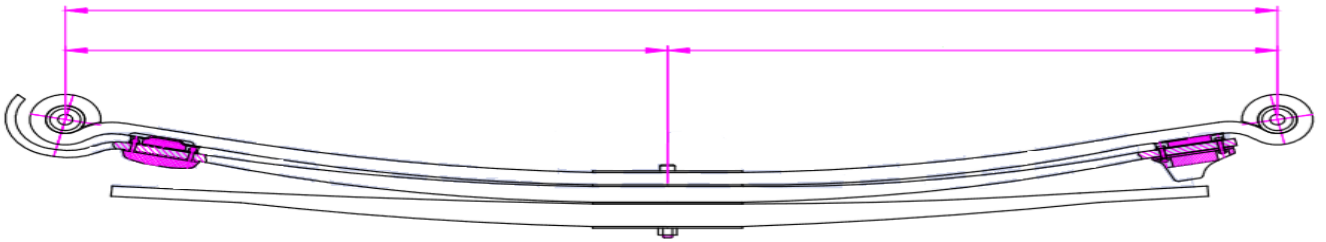

No of Leaf	Width	Arc	Length A	Length B	Weight lbs
2	3	2-1/2	20	25-3/4	101

NO	OEM NO

46-1363	A1615864000

No of Leaf	Width	Arc	Length A	Length B	Weight lbs
3	3	4-3/8	30-1/16	30-11/16	176

NO	OEM NO

46-1365	A1615724002