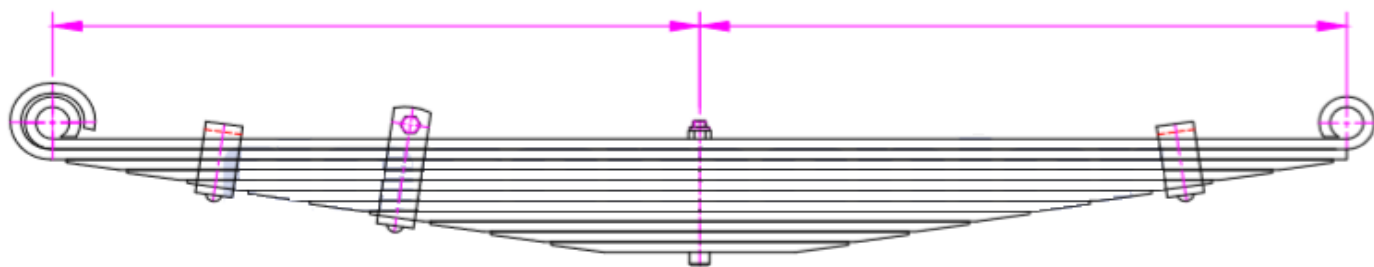

NO	OEM NO

55-694	301619C91

No of Leaf	Width	Arc	Length A	Length B	Weight lbs
11	4		24	24	162

NO	OEM NO

55-792	432760C91