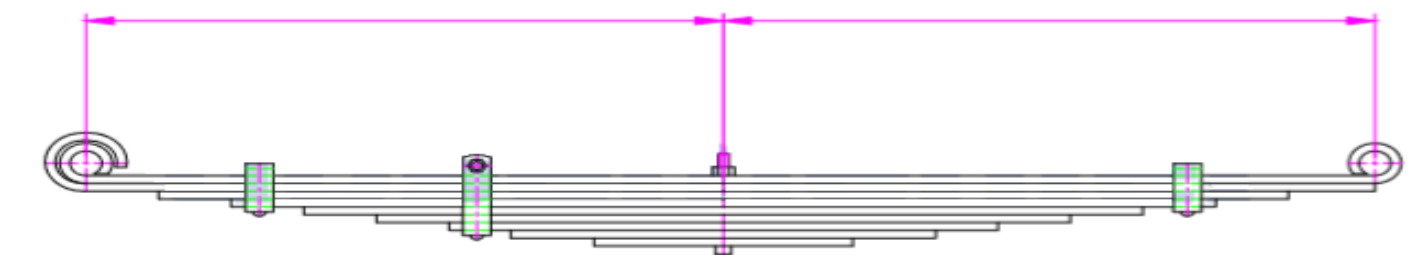

NO	OEM NO
----	--------

55-560	8743387R92
--------	------------

No of Leaf	Width	Arc	Length A	Length B	Weight lbs
7	3	4-7/8	22-1/2	23	68,5

NO	OEM NO
----	--------

55-578	874672R91
--------	-----------

No of Leaf	Width	Arc	Length A	Length B	Weight lbs
9	3		22-1/2	23	84,5