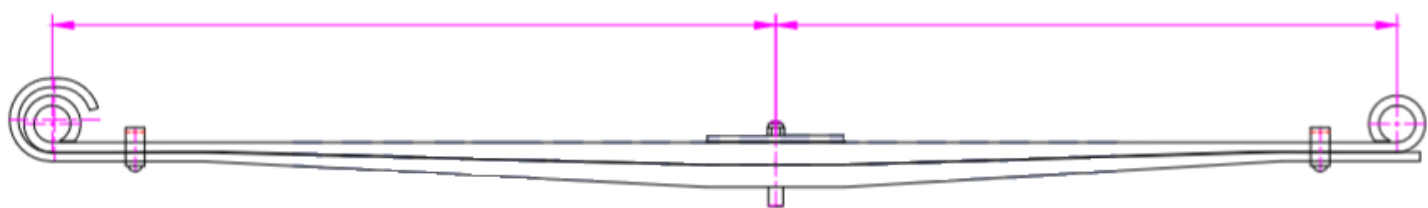

NO	OEM NO

62-1006	2QK469M

No of Leaf	Width	Arc	Length A	Length B	Weight lbs
2	3-1/2	5-3/4	31-7/8	37-1/8	112

NO	OEM NO

62-1008	2QK481AM 2QK481M