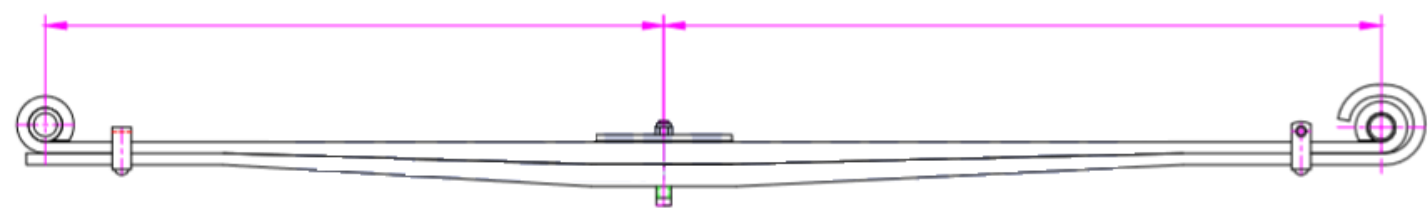

MAC K

NO	OEM NO
----	--------

62-1006	2QK469M
---------	---------

No of Leaf	Width	Arc	Length A	Length B	Weight lbs
2	3-1/2	5-3/4	31-7/8	37-1/8	112

NO	OEM NO
----	--------

62-1008	2QK481AM 2QK481M
---------	------------------