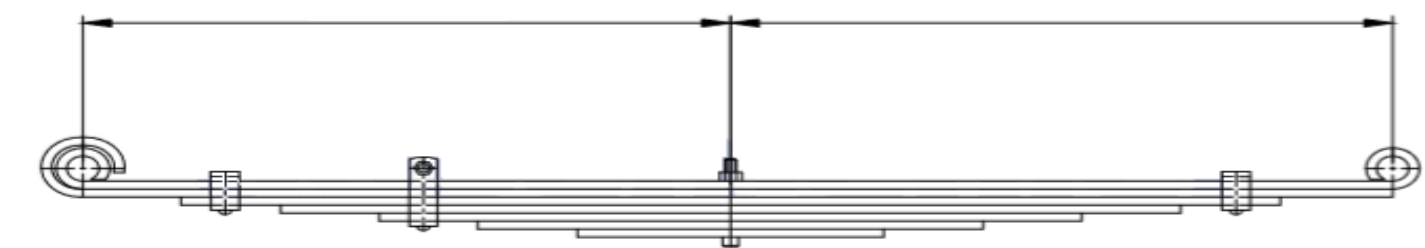

No of Leaf	Width	Arc	Length A	Length B	Weight lbs
7	3	4-7/8	22-1/2	23	68,5

NO	OEM NO

55-578	874672R91