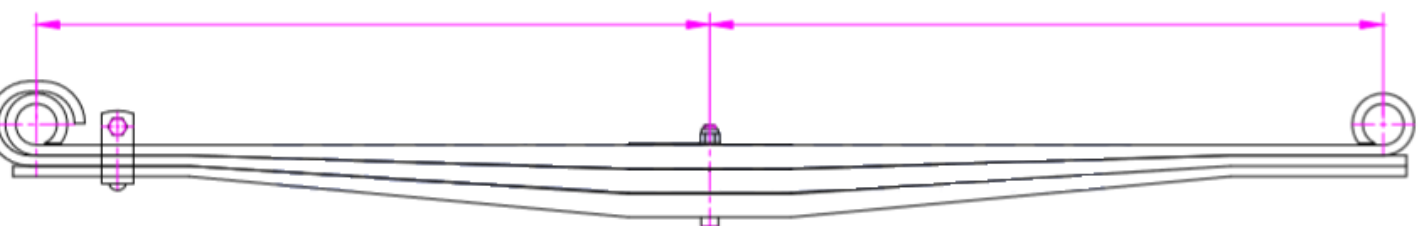

No of Leaf	Width	Arc	Length A	Length B	Weight lbs
3	4	2-3/8	29	29	153,5

NO	OEM NO

55-1192	2011346C91