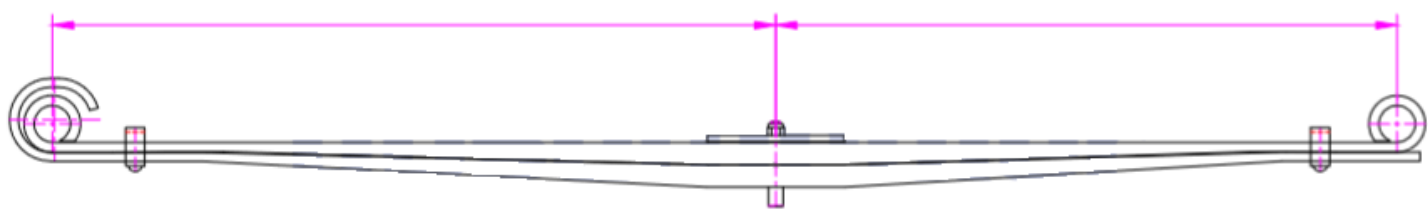

NO	OEM NO

62-1006	2QK469M

No of Leaf	Width	Arc	Length A	Length B	Weight lbs
2	3-1/2	5-3/4	31-7/8	37-1/8	112

NO	OEM NO

62-1008	2QK481AM 2QK481M