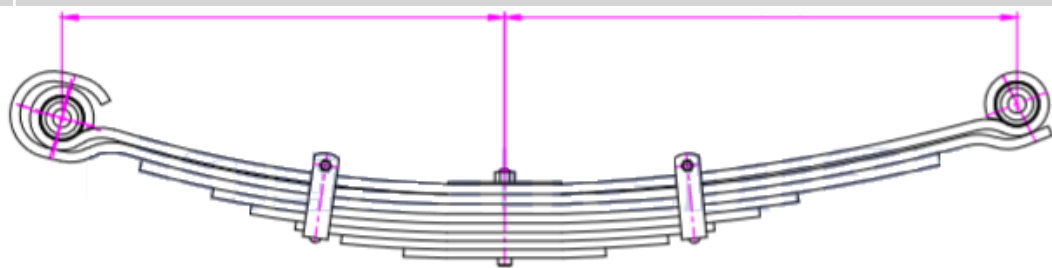

No of Leaf	Width	Arc	Length A	Length B	Weight lbs
8	4	3-7/8	25	29	206

NO	OEM NO
55-1248	3540085C91