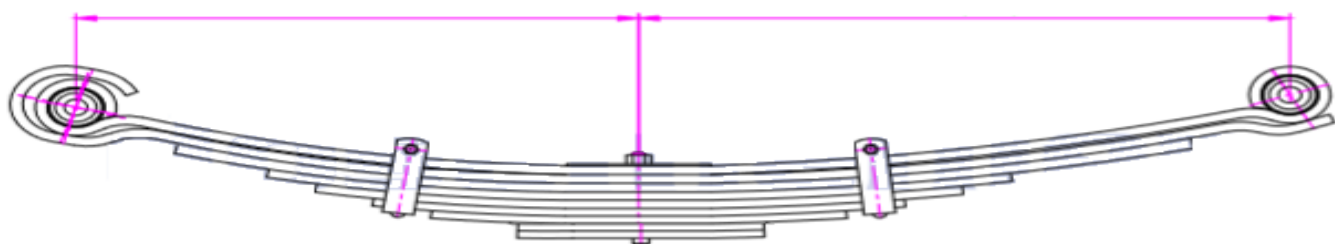

No of Leaf	Width	Arc	Length A	Length B	Weight lbs
1	3		25-6/16	19-11/16	99

NO	OEM NO
55-1236	3540083C91

No of Leaf	Width	Arc	Length A	Length B	Weight lbs
9	4	3-7/8	25	29	191,5

NO	OEM NO
55-1246	3540084C91