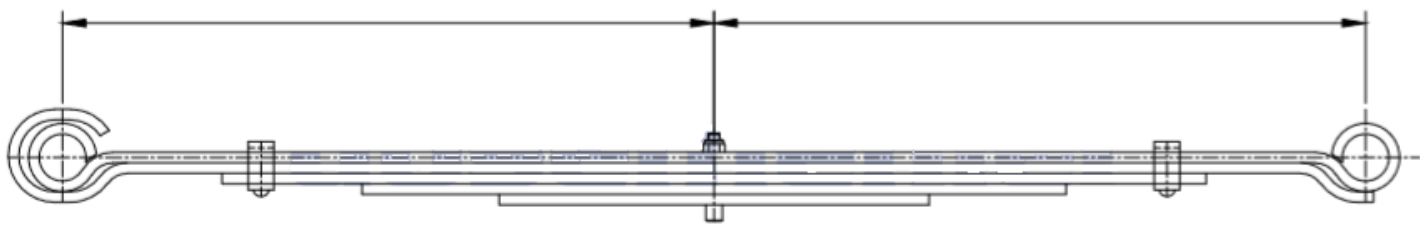

NO	OEM NO

55-1164	1671784C91

No of Leaf	Width	Arc	Length A	Length B	Weight lbs
5	3	3-1/8	25	25	68

NO	OEM NO

55-1172	1690040C91