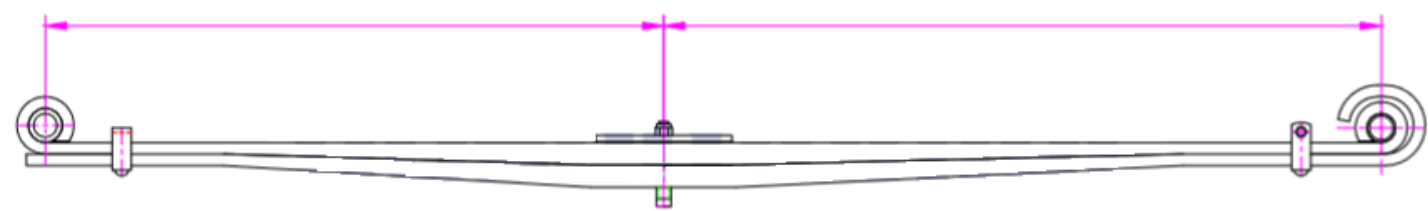

MAC

NO	OEM NO
----	--------

62-1006	2QK469M
---------	---------

No of Leaf	Width	Arc	Length A	Length B	Weight lbs
2	3-1/2	5-3/4	31-7/8	37-1/8	112

NO	OEM NO
----	--------

62-1008	2QK481AM 2QK481M
---------	------------------