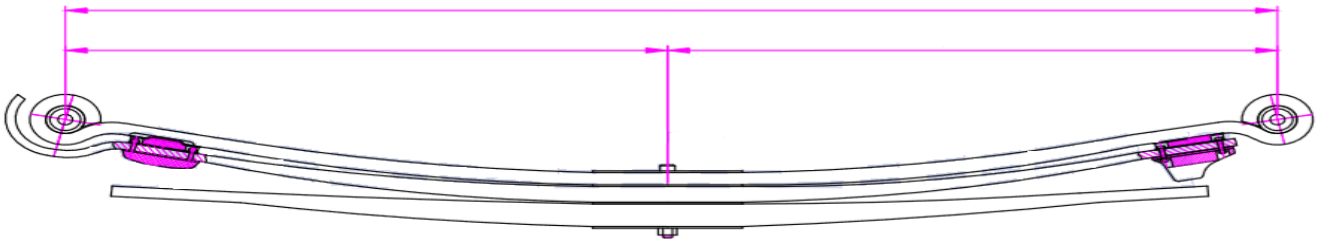

No of Leaf	Width	Arc	Length A	Length B	Weight lbs
3	3	4-3/8	30-1/16	30-11/16	176

NO	OEM NO
----	--------

46-1365	A1615724002
---------	-------------

No of Leaf	Width	Arc	Length A	Length B	Weight lbs
2	3	3/4	32-3/4	32-3/4	150