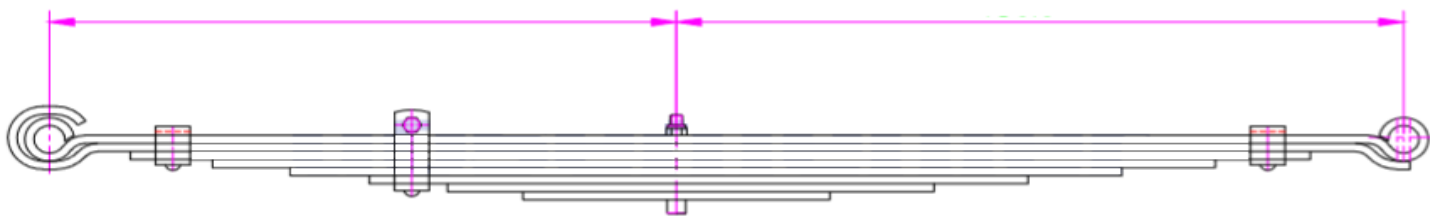

NO	OEM NO

55-886	572375C91

No of Leaf	Width	Arc	Length A	Length B	Weight lbs
8	4	4-1/8	25	28	156

NO	OEM NO

55-918	277237C92