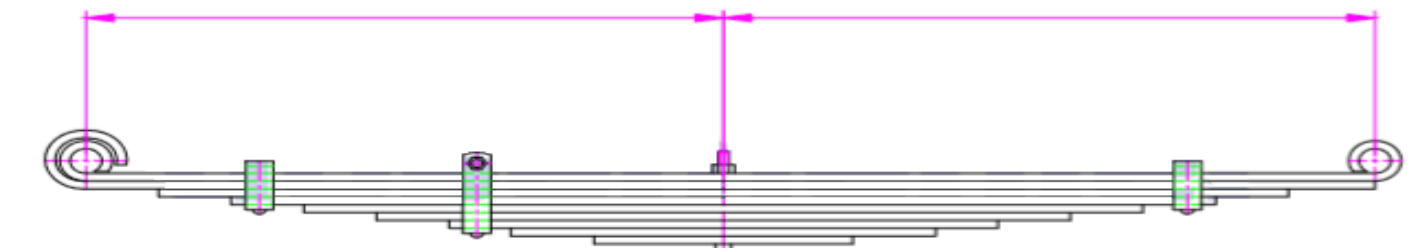

No of Leaf	Width	Arc	Length A	Length B	Weight lbs

9	3		22-1/2	23	84,5