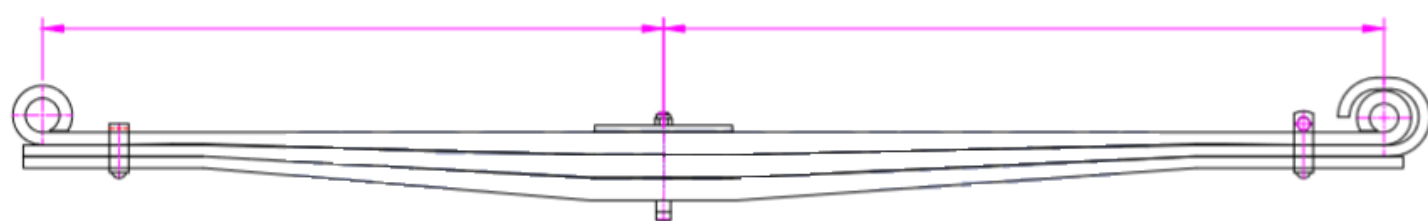

No of Leaf	Width	Arc	Length A	Length B	Weight lbs
3	3-1/2	4-5/8	37-1/4	31-7/8	179

NO	OEM NO

62-115 62-141 62-143	4QK4004