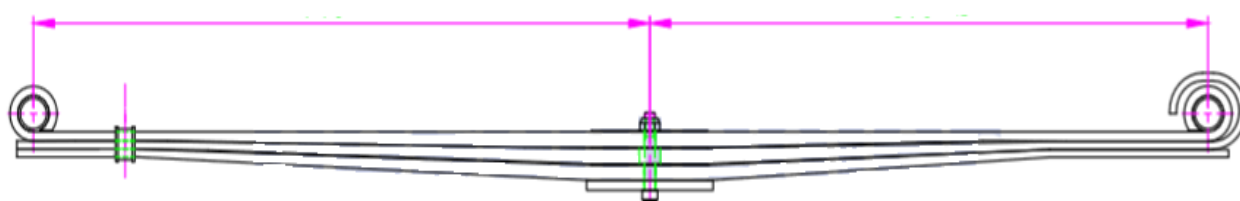

No of Leaf	Width	Arc	Length A	Length B	Weight lbs
3	4	7-1/2	26-1/8	28-7/8	101

NO	OEM NO

46-1189	6803200005

Feasible

No of Leaf	Width	Arc	Length A	Length B	Weight lbs
13	3	3-3/8	29-1/2	29-1/2	191,11

NO	OEM NO

46-1319	A1616338000

Feasible

No of Leaf	Width	Arc	Length A	Length B	Weight lbs
7	3	4	26-1/8	30-3/8	171,11