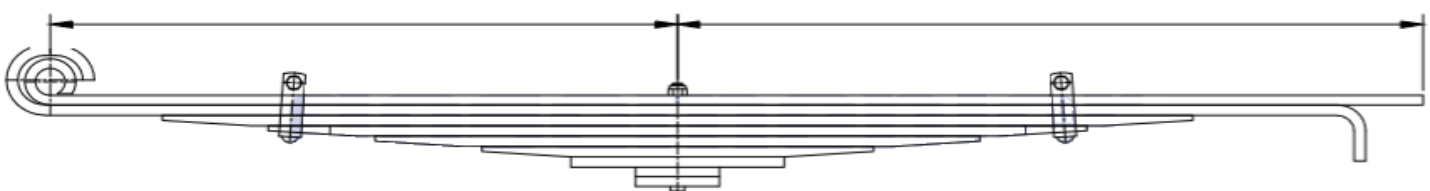

No of Leaf	Width	Arc	Length A	Length B	Weight lbs
7	3,15	7	28	33,3	123