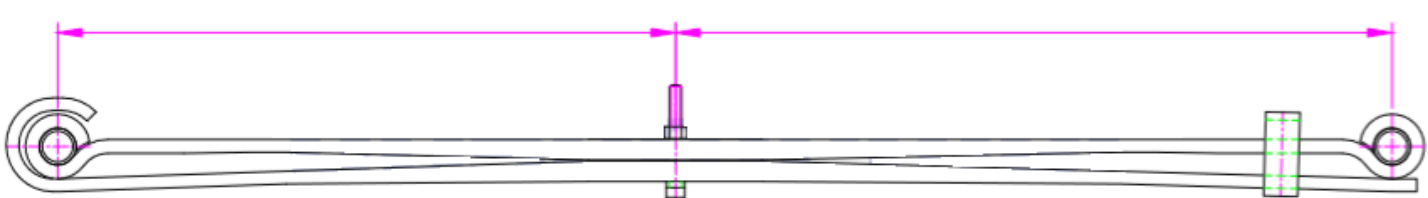

No of Leaf	Width	Arc	Length A	Length B	Weight lbs
2	4	3-11/16	25	29	84,5