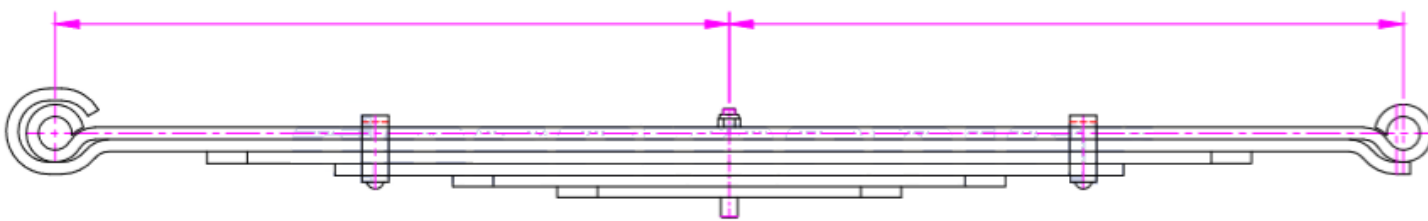

No of Leaf	Width	Arc	Length A	Length B	Weight lbs
6	3	3-1/16	25	25	81,5

NO	OEM NO

55-1206	3509153C92