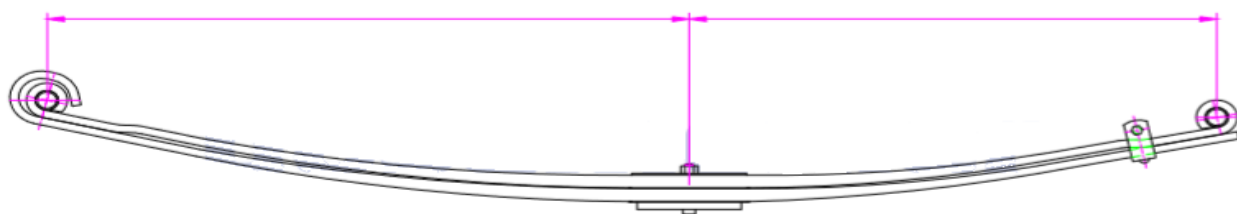

NO	OEM NO

46-174	6813202002 6813203902

No of Leaf	Width	Arc	Length A	Length B	Weight lbs
2	4	4-3/4	31-5/16	38	114

NO	OEM NO

46-220	A1612612