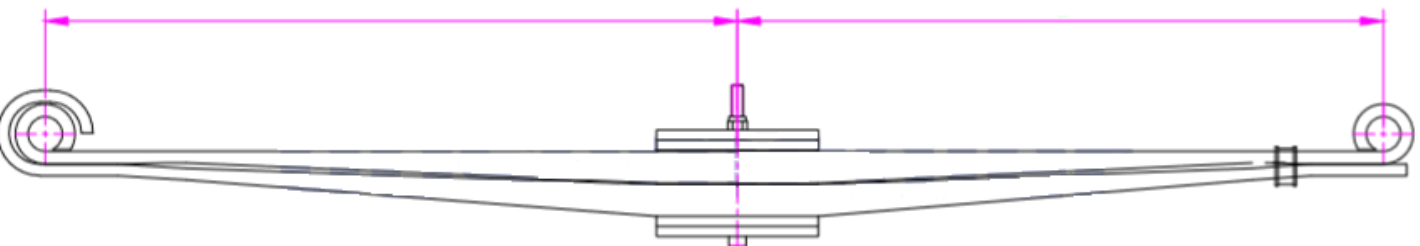

NO	OEM NO
----	--------

55-1164	1671784C91
---------	------------

No of Leaf	Width	Arc	Length A	Length B	Weight lbs
5	3	3-1/8	25	25	68

NO	OEM NO
----	--------

55-1172	1690040C91
---------	------------

No of Leaf	Width	Arc	Length A	Length B	Weight lbs
2	3	3-1/4	30	28	98