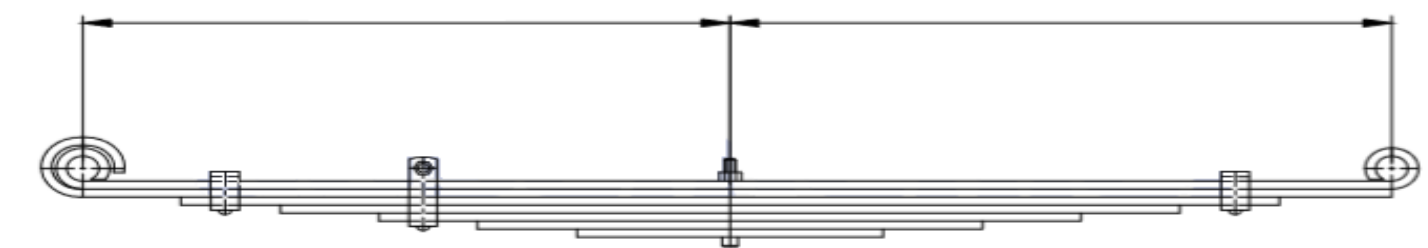

No of Leaf	Width	Arc	Length A	Length B	Weight lbs

7	3	4-7/8	22-1/2	23	68,5

NO	OEM NO

55-578	874672R91