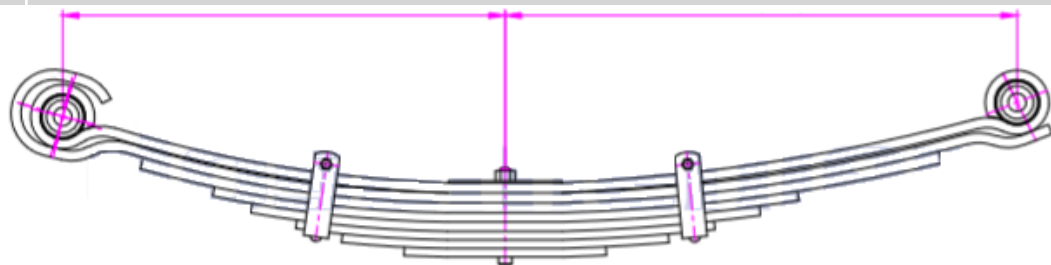

No of Leaf	Width	Arc	Length A	Length B	Weight lbs
8	4	3-13/16	25	29	207