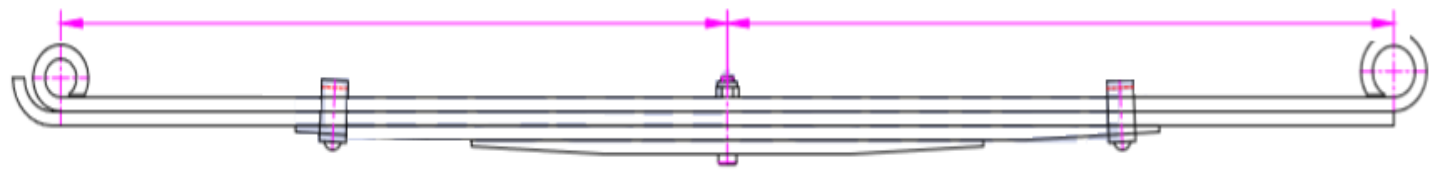

NO	OEM NO

56-109	94448152

No of Leaf	Width	Arc	Length A	Length B	Weight lbs
4	2,75	5,3	24,6	24,6	54

NO	OEM NO

56-117	1513107131 94051012