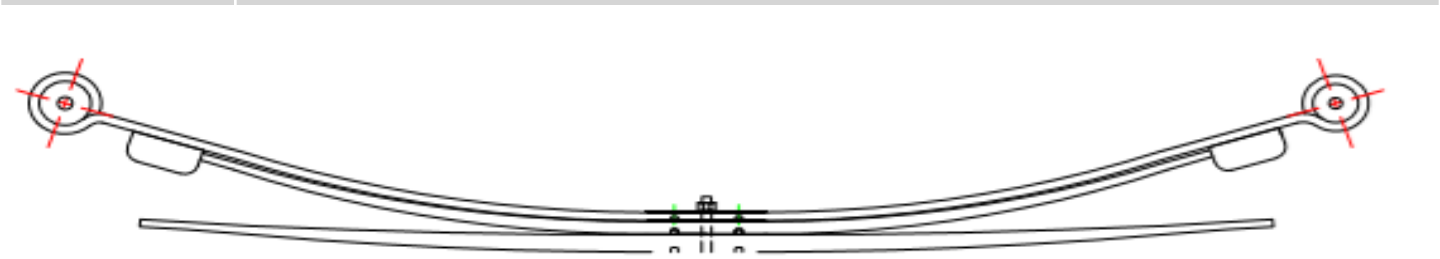

No of Leaf	Width mm	Arc mm	Length A mm	Length B mm	Weight Kg

2+1	60	130	696	683	24,3

NO	OEM NO

506930-00	YC155560RH