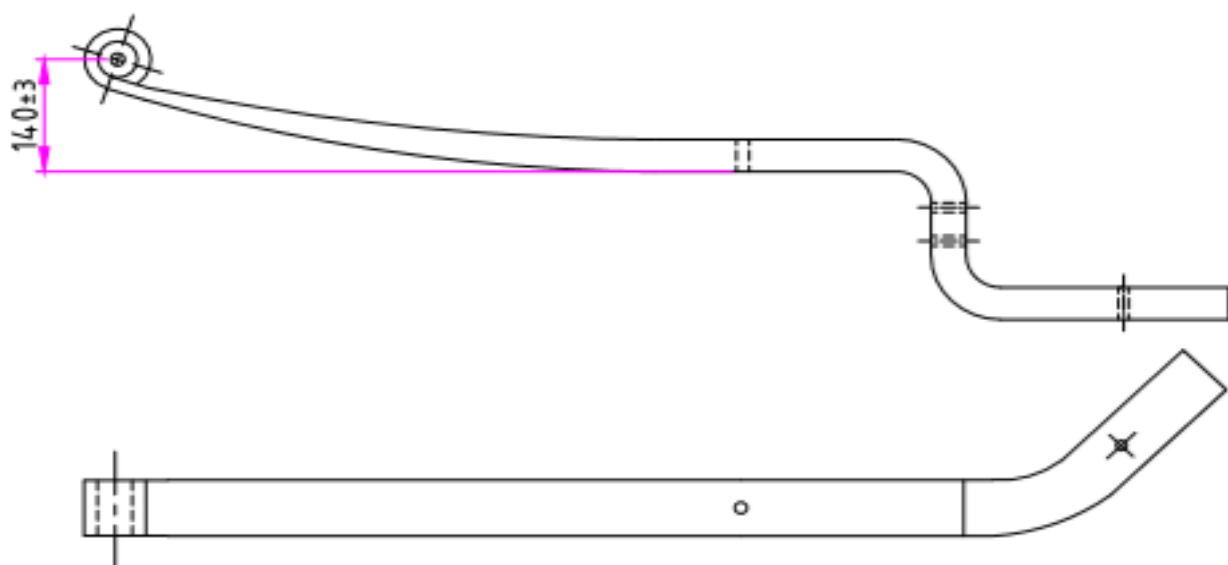

No of Leaf	Width mm	Arc mm	Length A mm	Length B mm	Weight Kg

1	70	140	715	555	28,5