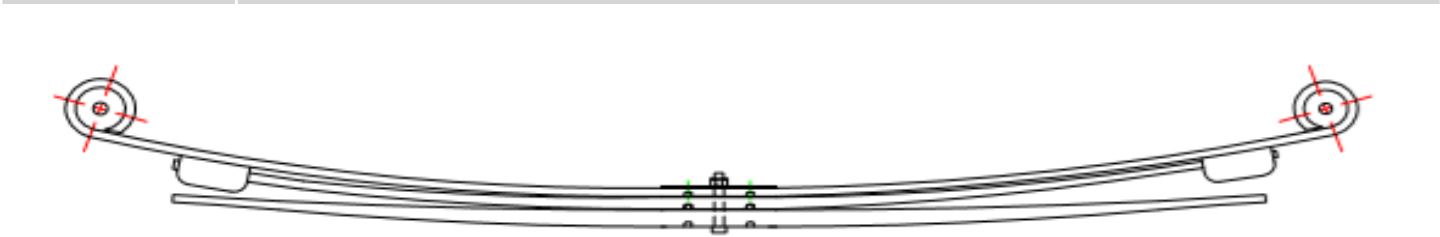

No of Leaf	Width mm	Arc mm	Length A mm	Length B mm	Weight Kg

2+1	60	150	696	683	21

NO	OEM NO

506370-00	2C115560AA