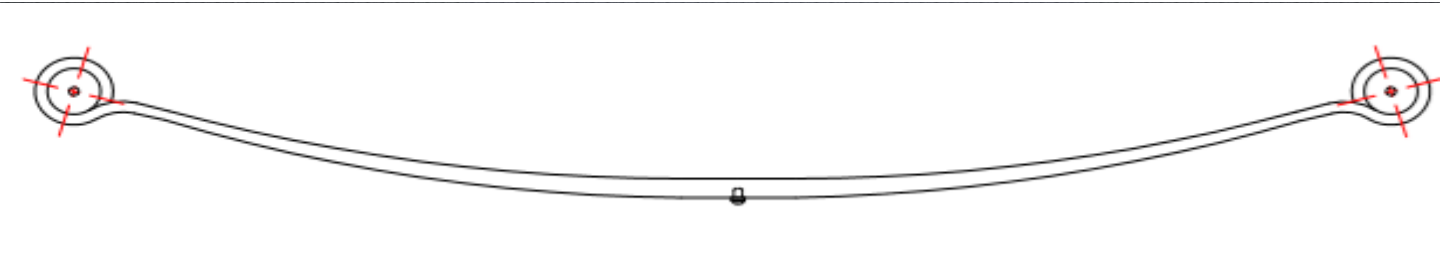

NO	OEM NO

332119-00	9073200700

No of Leaf	Width mm	Arc mm	Length A mm	Length B mm	Weight Kg

1	70	105	740	753	17,5

NO	OEM NO

332131-00	9073200100