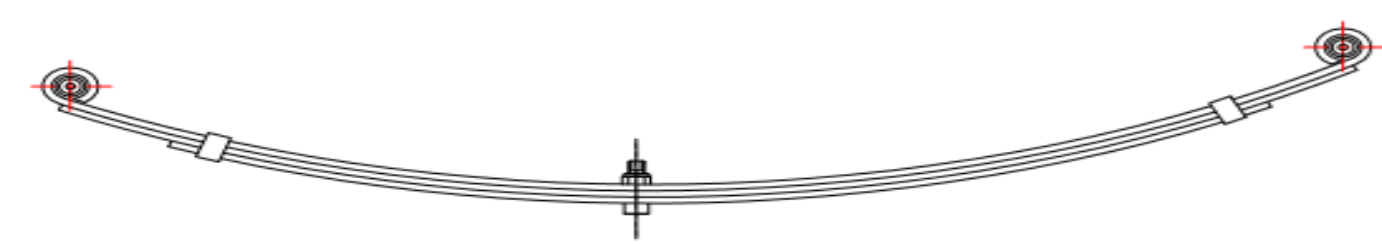

No of Leaf	Width mm	Arc mm	Length A mm	Length B mm	Weight Kg
3	60	145	515	640	13

NO	OEM NO

	4821060121