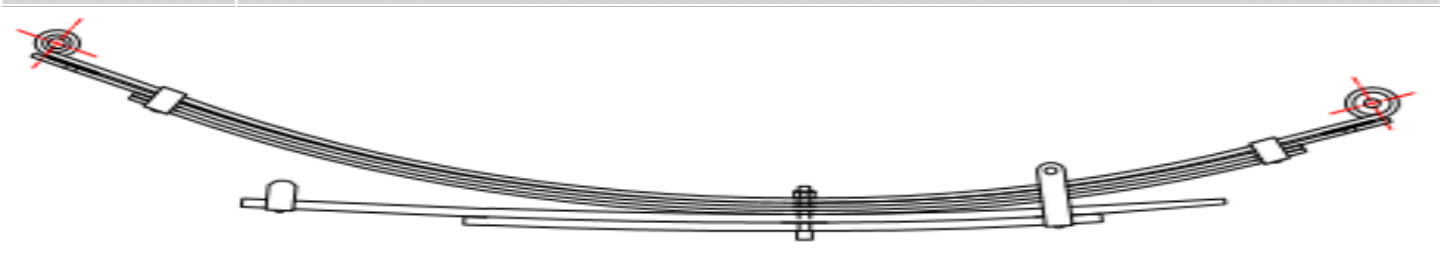

No of Leaf	Width mm	Arc mm	Length A mm	Length B mm	Weight Kg

4+2	70		515	685	

NO	OEM NO

360310-00	MR353082-MR353450-MR353451