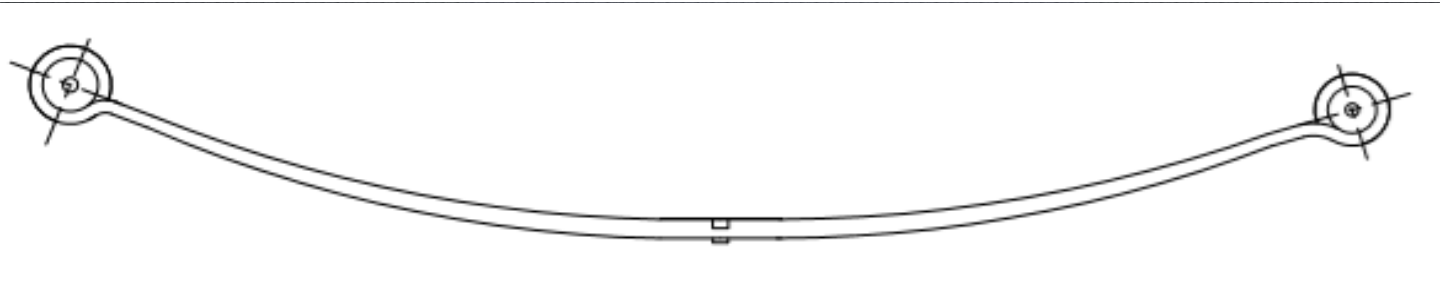

NO	OEM NO

506290-00	6C115560RB-6C115560RC

No of Leaf	Width mm	Arc mm	Length A mm	Length B mm	Weight Kg

1	76	134	694	674	15

NO	OEM NO

506190-00	6C115560GB-6C115560GC