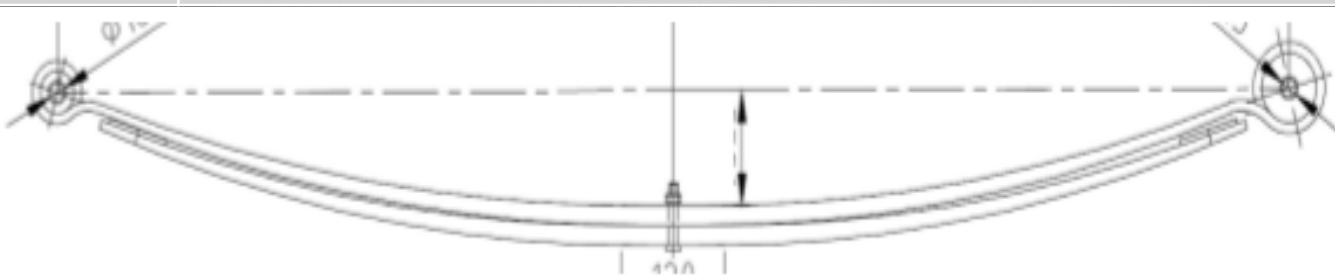

No of Leaf	Width mm	Arc mm	Length A mm	Length B mm	Weight Kg

2	70	100	715	715	24

NO	OEM NO

675330-00	1355468080