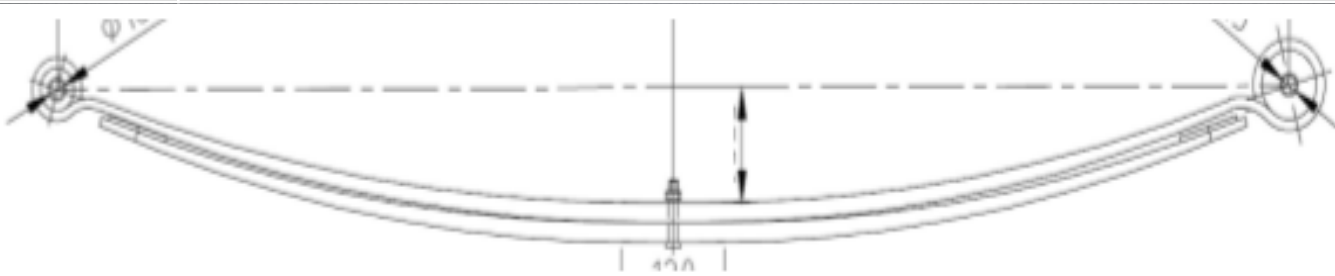

No of Leaf	Width mm	Arc mm	Length A mm	Length B mm	Weight Kg

2	70	100	715	715	24

NO	OEM NO

675330-00	1355468080