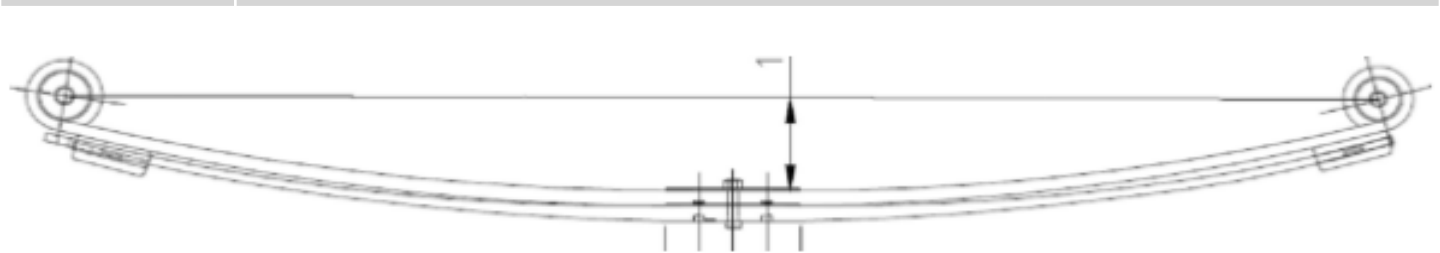

No of Leaf	Width mm	Arc mm	Length A mm	Length B mm	Weight Kg

2+1	60	123	694	674	24

NO	OEM NO

505490-00	2C115560GA