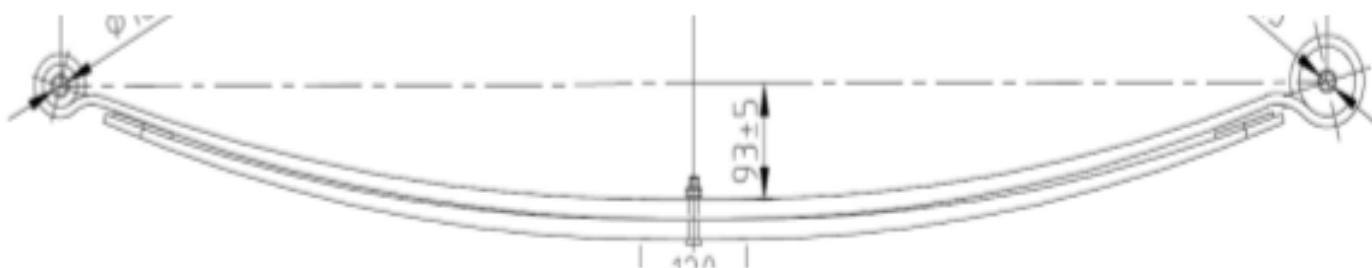

No of Leaf	Width mm	Arc mm	Length A mm	Length B mm	Weight Kg
2	70	93	715	715	20,5