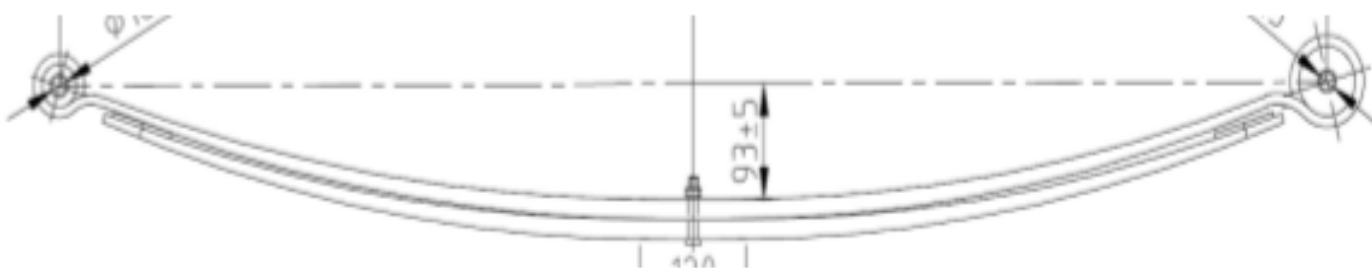

No of Leaf	Width mm	Arc mm	Length A mm	Length B mm	Weight Kg
2	70	93	715	715	20,5