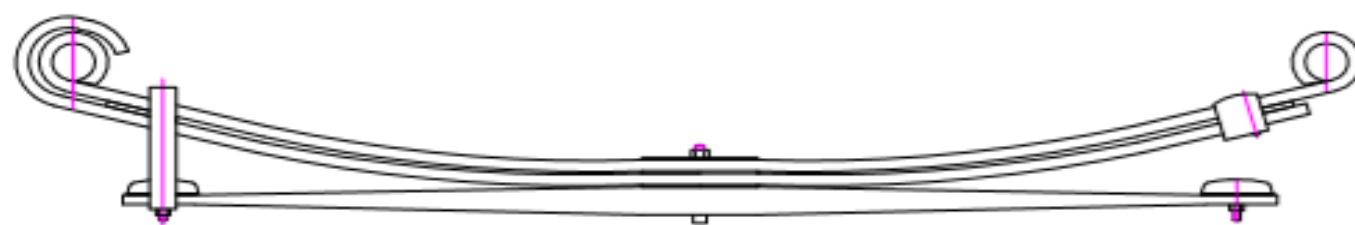

No of Leaf	Width mm	Arc mm	Length A mm	Length B mm	Weight Kg
2+1	70	125	790	790	46