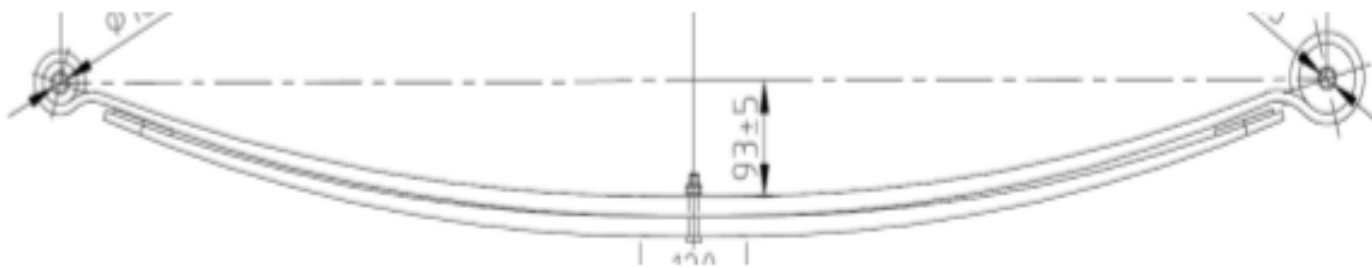

No of Leaf	Width mm	Arc mm	Length A mm	Length B mm	Weight Kg
2	70	93	715	715	20,5