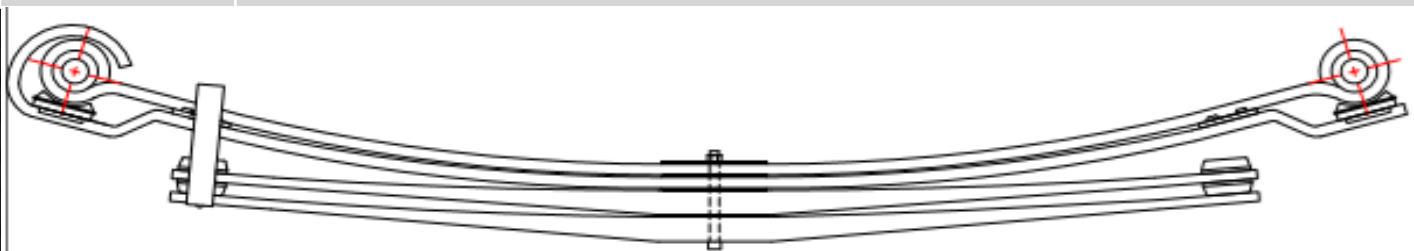

No of Leaf	Width mm	Arc mm	Length A mm	Length B mm	Weight Kg
2+2	80	135	860	790	88