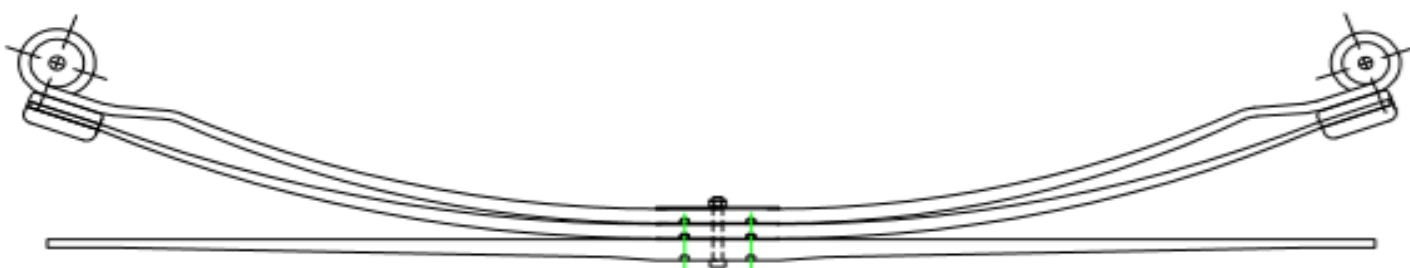

No of Leaf	Width mm	Arc mm	Length A mm	Length B mm	Weight Kg

2+1	60	173	683	697	30