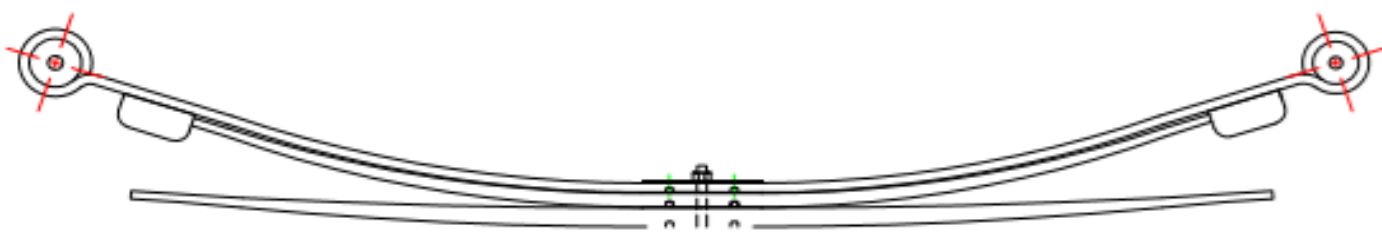

NO	OEM NO
----	--------

505610-00	86VB5560KB
-----------	------------

No of Leaf	Width mm	Arc mm	Length A mm	Length B mm	Weight Kg
1	60	145	685	685	10,5

NO	OEM NO
----	--------

506870-00	YC155560BH-YC155560BG-YC155560BF-YC155560SH
-----------	---