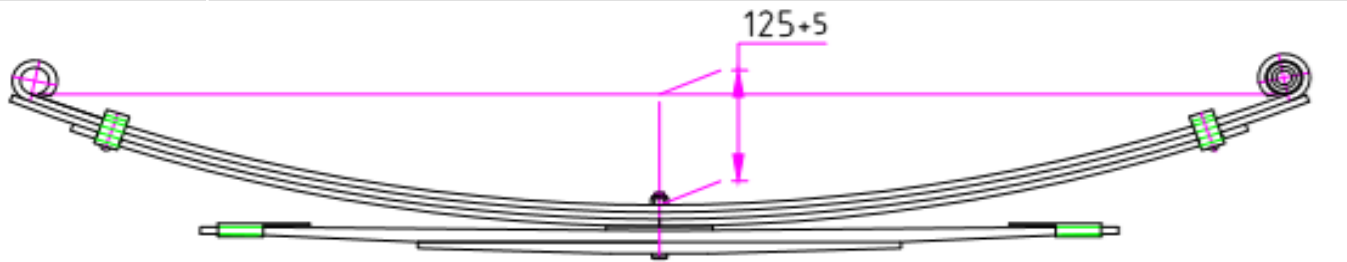

No of Leaf	Width mm	Arc mm	Length A mm	Length B mm	Weight Kg
3+2	65	125	650	650	26,5