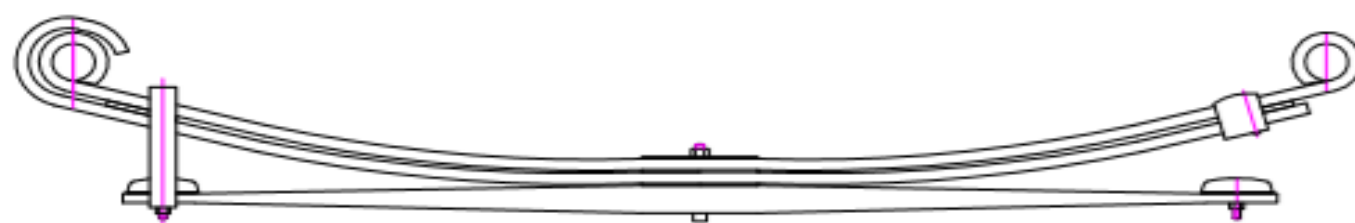

No of Leaf	Width mm	Arc mm	Length A mm	Length B mm	Weight Kg
2+1	70	125	790	790	46

NO	OEM NO
333579-00	6683201806